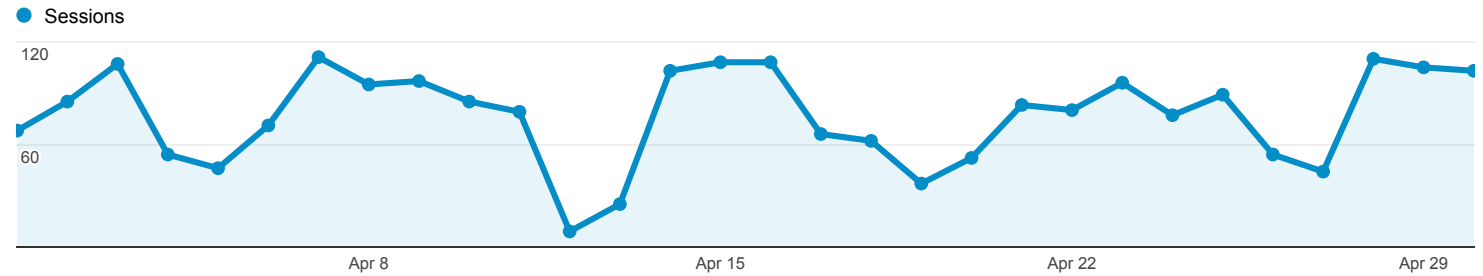

All Traffic

Apr 1, 2014 - Apr 30, 2014

All Sessions  
100.00%

Explorer

Summary

Source / Medium	Acquisition			Behavior			Conversions <span>eCommerce</span>		
	Sessions	% New Sessions	New Users	Bounce Rate	Pages / Session	Avg. Session Duration	Transactions	Revenue	Ecommerce Conversion Rate
	<b>2,309</b> <small>% of Total: 100.00% (2,309)</small>	<b>72.89%</b> <small>Site Avg: 72.80% (0.12%)</small>	<b>1,683</b> <small>% of Total: 100.12% (1,681)</small>	<b>62.49%</b> <small>Site Avg: 62.49% (0.00%)</small>	<b>2.01</b> <small>Site Avg: 2.01 (0.00%)</small>	<b>00:01:38</b> <small>Site Avg: 00:01:38 (0.00%)</small>	<b>0</b> <small>% of Total: 0.00% (0)</small>	<b>\$0.00</b> <small>% of Total: 0.00% (\$0.00)</small>	<b>0.00%</b> <small>Site Avg: 0.00% (0.00%)</small>
1. <a href="#">(direct) / (none)</a>	<b>1,153</b> (49.94%)	73.72%	850 (50.51%)	76.15%	1.56	00:01:08	0 (0.00%)	\$0.00 (0.00%)	0.00%
2. <a href="#">google / organic</a>	<b>912</b> (39.50%)	71.49%	652 (38.74%)	48.14%	2.52	00:02:18	0 (0.00%)	\$0.00 (0.00%)	0.00%
3. <a href="#">bing / organic</a>	<b>63</b> (2.73%)	77.78%	49 (2.91%)	47.62%	2.37	00:02:12	0 (0.00%)	\$0.00 (0.00%)	0.00%
4. <a href="#">yahoo / organic</a>	<b>39</b> (1.69%)	64.10%	25 (1.49%)	48.72%	2.67	00:01:43	0 (0.00%)	\$0.00 (0.00%)	0.00%
5. <a href="#">linkedin.com / referral</a>	<b>23</b> (1.00%)	43.48%	10 (0.59%)	34.78%	2.17	00:02:07	0 (0.00%)	\$0.00 (0.00%)	0.00%
6. <a href="#">spi.solarpowerinternational.com / referral</a>	<b>19</b> (0.82%)	84.21%	16 (0.95%)	52.63%	1.58	00:01:32	0 (0.00%)	\$0.00 (0.00%)	0.00%
7. <a href="#">thomasnet.com / referral</a>	<b>6</b> (0.26%)	66.67%	4 (0.24%)	50.00%	1.50	00:01:04	0 (0.00%)	\$0.00 (0.00%)	0.00%
8. <a href="#">dir.yahoo.com / referral</a>	<b>5</b> (0.22%)	80.00%	4 (0.24%)	40.00%	2.20	00:01:31	0 (0.00%)	\$0.00 (0.00%)	0.00%
9. <a href="#">semalt.semalt.com / referral</a>	<b>5</b> (0.22%)	100.00%	5 (0.30%)	100.00%	1.00	00:00:00	0 (0.00%)	\$0.00 (0.00%)	0.00%
10. <a href="#">subscriber.hoovers.com / referral</a>	<b>5</b> (0.22%)	60.00%	3 (0.18%)	20.00%	2.60	00:00:42	0 (0.00%)	\$0.00 (0.00%)	0.00%