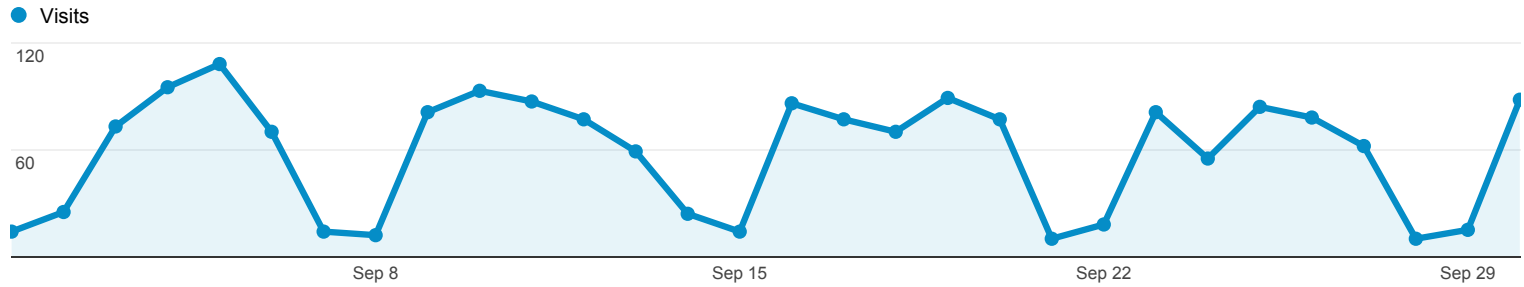

All Traffic

Sep 1, 2013 - Sep 30, 2013

Explorer

Summary

Source / Medium	Acquisition			Behavior			Conversions <span>eCommerce</span>		
	Visits	% New Visits	New Visits	Bounce Rate	Pages / Visit	Avg. Visit Duration	Transactions	Revenue	Ecommerce Conversion Rate
	1,746 <small>% of Total: 100.00% (1,746)</small>	66.72% <small>Site Avg: 66.72% (0.00%)</small>	1,165 <small>% of Total: 100.00% (1,165)</small>	51.32% <small>Site Avg: 51.32% (0.00%)</small>	2.34 <small>Site Avg: 2.34 (0.00%)</small>	00:02:38 <small>Site Avg: 00:02:38 (0.00%)</small>	0 <small>% of Total: 0.00% (0)</small>	\$0.00 <small>% of Total: 0.00% (\$0.00)</small>	0.00% <small>Site Avg: 0.00% (0.00%)</small>
1. <a href="#">google / organic</a>	717	69.18%	496	40.17%	2.68	00:02:23	0	\$0.00	0.00%
2. <a href="#">(direct) / (none)</a>	656	74.24%	487	67.68%	1.91	00:01:48	0	\$0.00	0.00%
3. <a href="#">teamsite.bentek.com / referral</a>	111	0.90%	1	35.14%	2.24	00:10:27	0	\$0.00	0.00%
4. <a href="#">bing / organic</a>	63	73.02%	46	36.51%	2.62	00:01:36	0	\$0.00	0.00%
5. <a href="#">yahoo / organic</a>	56	55.36%	31	44.64%	2.82	00:02:40	0	\$0.00	0.00%
6. <a href="#">67.192.213.85 / referral</a>	20	90.00%	18	50.00%	3.20	00:03:40	0	\$0.00	0.00%
7. <a href="#">bentek.com / referral</a>	18	16.67%	3	77.78%	1.72	00:03:00	0	\$0.00	0.00%
8. <a href="#">linkedin.com / referral</a>	11	90.91%	10	45.45%	1.82	00:00:29	0	\$0.00	0.00%
9. <a href="#">solarprofessional.com / referral</a>	9	11.11%	1	88.89%	1.22	00:00:08	0	\$0.00	0.00%
10. <a href="#">google.com / referral</a>	6	66.67%	4	50.00%	3.17	00:03:08	0	\$0.00	0.00%