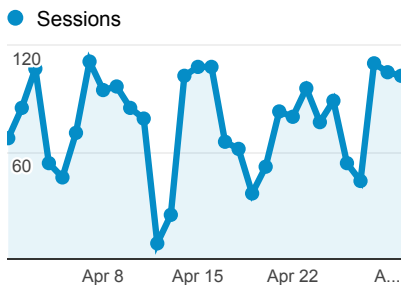

My Dashboard

Apr 1, 2014 - Apr 30, 2014

 All Sessions
100.00%

Visits

Visits

2,309
% of Total: 100.00% (2,309)

Pages / Visit

2.01
Site Avg: 2.01 (0.00%)

% New Visits

72.80%
Site Avg: 72.80% (0.00%)

Avg. Visit Duration

Visits and Pages/Visit by Language

Language	Sessions	Pages / Session
en-us	2,131	2.04
zh-cn	29	1.79
en-gb	28	1.57
ko-kr	21	1.00
es	12	1.42
en	8	1.12
pt-br	8	1.00
de	7	2.43
c	5	1.00
de-de	5	3.40

Visits and Avg. Visit Duration by Country/Territory

Country / Territory	Sessions	Avg. Session Duration
United States	1,879	00:01:40
Canada	118	00:01:44
India	69	00:03:09
South Korea	28	00:00:00
China	27	00:01:37
United Kingdom	21	00:00:35
Germany	14	00:00:28
Brazil	8	00:00:37
Singapore	8	00:03:10
Colombia	7	00:01:46

Visits and Pageviews by Mobile

Mobile (Including Tablet)	Sessions	Pageviews
No	1,692	3,843
Yes	617	792

Visits by Traffic Type

■ direct ■ organic ■ referral