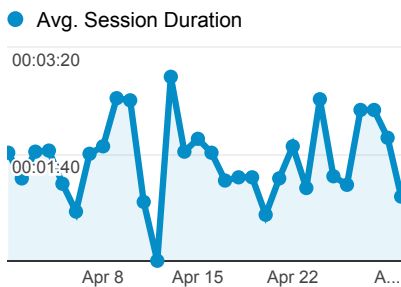

My Dashboard

Apr 1, 2014 - Apr 30, 2014

 All Sessions
100.00%

Visits

Visits

2,309
% of Total: 100.00% (2,309)

Pages / Visit

2.01
Site Avg: 2.01 (0.00%)

% New Visits

72.80%
Site Avg: 72.80% (0.00%)

Avg. Visit Duration

Visits and Pages/Visit by Language

Language	Sessions	Pages / Session
en-us	2,131	2.04
zh-cn	29	1.79
en-gb	28	1.57
ko-kr	21	1.00
es	12	1.42
en	8	1.12
pt-br	8	1.00
de	7	2.43
c	5	1.00
de-de	5	3.40

Visits and Avg. Visit Duration by Country/Territory

Country / Territory	Sessions	Avg. Session Duration
United States	1,879	00:01:40
Canada	118	00:01:44
India	69	00:03:09
South Korea	28	00:00:00
China	27	00:01:37
United Kingdom	21	00:00:35
Germany	14	00:00:28
Brazil	8	00:00:37
Singapore	8	00:03:10
Colombia	7	00:01:46

Visits and Pageviews by Mobile

Mobile (Including Tablet)	Sessions	Pageviews
No	1,692	3,843
Yes	617	792

Visits by Traffic Type

■ direct ■ organic ■ referral