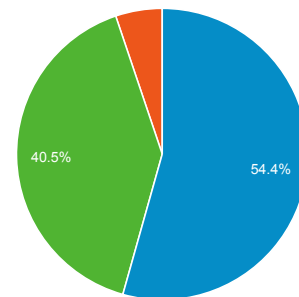

My Dashboard

Feb 1, 2014 - Feb 28, 2014

 All Visits
100.00%

Visits

Visits

1,893
% of Total: 100.00% (1,893)

Pages / Visit

2.49
Site Avg: 2.49 (0.00%)

% New Visits

64.40%
Site Avg: 64.40% (0.00%)

Avg. Visit Duration

Visits and Pages/Visit by Language

Language	Visits	Pages / Visit
en-us	1,730	2.49
en	29	2.21
en-gb	16	2.12
de-de	9	3.67
es	9	3.67
fr	9	2.78
zh-cn	9	2.11
es-es	8	6.88
ko-kr	8	1.12
ru	8	3.50

Visits and Pageviews by Mobile

Mobile (Including Tablet)	Visits	Pageviews
No	1,705	4,201
Yes	188	522

Visits by Traffic Type

■ organic ■ direct ■ referral

Visits and Avg. Visit Duration by Country/Territory

Country / Territory	Visits	Avg. Visit Duration
United States	1,600	00:02:58
Canada	68	00:01:53
India	41	00:00:38
South Korea	13	00:02:14
Germany	12	00:00:59
France	12	00:02:43
United Kingdom	12	00:02:02
China	11	00:01:02
Turkey	11	00:00:27
Spain	6	00:02:50