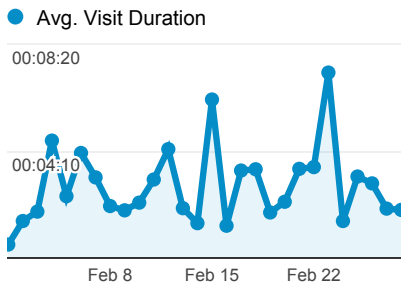

My Dashboard

Feb 1, 2014 - Feb 28, 2014

 All Visits
100.00%

Visits

Visits

1,893
% of Total: 100.00% (1,893)

Pages / Visit

2.49
Site Avg: 2.49 (0.00%)

% New Visits

64.40%
Site Avg: 64.40% (0.00%)

Avg. Visit Duration

Visits and Pages/Visit by Language

Language	Visits	Pages / Visit
en-us	1,730	2.49
en	29	2.21
en-gb	16	2.12
de-de	9	3.67
es	9	3.67
fr	9	2.78
zh-cn	9	2.11
es-es	8	6.88
ko-kr	8	1.12
ru	8	3.50

Visits and Pageviews by Mobile

Mobile (Including Tablet)	Visits	Pageviews
No	1,705	4,201
Yes	188	522

Visits by Traffic Type

■ organic ■ direct ■ referral

Visits and Avg. Visit Duration by Country/Territory

Country / Territory	Visits	Avg. Visit Duration
United States	1,600	00:02:58
Canada	68	00:01:53
India	41	00:00:38
South Korea	13	00:02:14
Germany	12	00:00:59
France	12	00:02:43
United Kingdom	12	00:02:02
China	11	00:01:02
Turkey	11	00:00:27
Spain	6	00:02:50