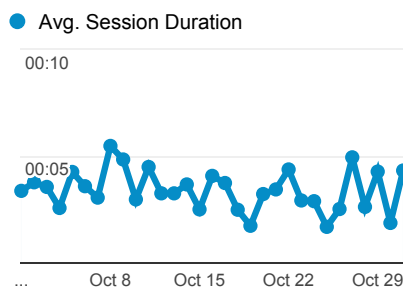

My Dashboard

Oct 1, 2014 - Oct 31, 2014

All Sessions
100.00%

+ Add Segment

Visits

Visits

3,020
% of Total: 100.00% (3,020)

Pages / Visit

2.73
Site Avg: 2.73 (0.00%)

% New Visits

54.21%
Site Avg: 54.21% (0.00%)

Avg. Visit Duration

Visits and Pages/Visit by Language

Language	Sessions	Pages / Session
en-us	2,765	2.75
en-gb	26	3.04
zh-cn	25	1.84
pt-br	23	1.09
zh-tw	18	4.17
de	17	3.35
es	17	3.29
ja	14	2.21
es-es	11	5.64
ko	10	1.00

Visits and Avg. Visit Duration by Country/Territory

Country / Territory	Sessions	Avg. Session Duration
United States	2,520	00:03:48
Canada	133	00:03:02
India	65	00:02:11
Germany	26	00:02:59
Brazil	24	00:00:04
China	22	00:04:14
United Kingdom	22	00:03:44
Spain	17	00:03:41
South Korea	16	00:00:44
Taiwan	16	00:01:55

Visits and Pageviews by Mobile

Mobile (Including Tablet)	Sessions	Pageviews
No	2,642	7,315
Yes	378	933

Visits by Traffic Type

direct organic referral