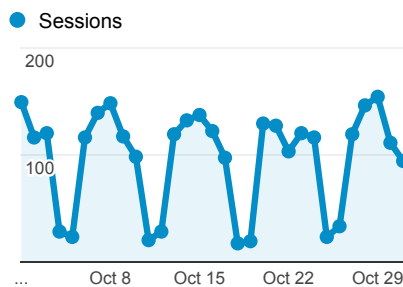

My Dashboard

Oct 1, 2014 - Oct 31, 2014

All Sessions
100.00%

+ Add Segment

Visits

Visits

3,020
% of Total: 100.00% (3,020)

Pages / Visit

2.73
Site Avg: 2.73 (0.00%)

% New Visits

54.21%
Site Avg: 54.21% (0.00%)

Avg. Visit Duration

Visits and Pages/Visit by Language

Language	Sessions	Pages / Session
en-us	2,765	2.75
en-gb	26	3.04
zh-cn	25	1.84
pt-br	23	1.09
zh-tw	18	4.17
de	17	3.35
es	17	3.29
ja	14	2.21
es-es	11	5.64
ko	10	1.00

Visits and Avg. Visit Duration by Country/Territory

Country / Territory	Sessions	Avg. Session Duration
United States	2,520	00:03:48
Canada	133	00:03:02
India	65	00:02:11
Germany	26	00:02:59
Brazil	24	00:00:04
China	22	00:04:14
United Kingdom	22	00:03:44
Spain	17	00:03:41
South Korea	16	00:00:44
Taiwan	16	00:01:55

Visits and Pageviews by Mobile

Mobile (Including Tablet)	Sessions	Pageviews
No	2,642	7,315
Yes	378	933

Visits by Traffic Type

direct organic referral