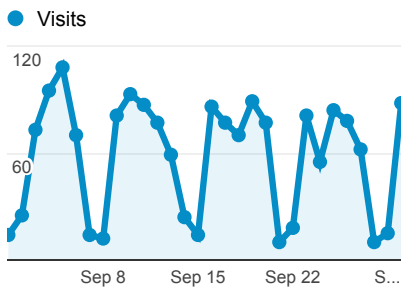

My Dashboard

Sep 1, 2013 - Sep 30, 2013

Visits

Visits

Pages / Visit

% New Visits

Avg. Visit Duration

Visits and Pages/Visit by Language

Country / Territory	Visits	Avg. Visit Duration
United States	1,446	00:02:44
Canada	94	00:02:48
India	51	00:04:01
China	21	00:00:45
Germany	18	00:03:15
Spain	10	00:00:02
Philippines	10	00:01:00
United Kingdom	9	00:01:53
Japan	9	00:00:00
South Korea	9	00:00:45

Visits and Pageviews by Mobile

Mobile (Including Tablet)	Visits	Pageviews
No	1,645	3,877
Yes	101	204

Visits by Traffic Type