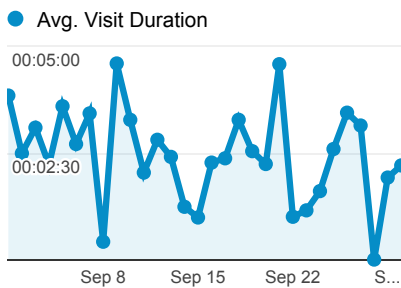

Visits

Pages / Visit

% New Visits

Avg. Visit Duration