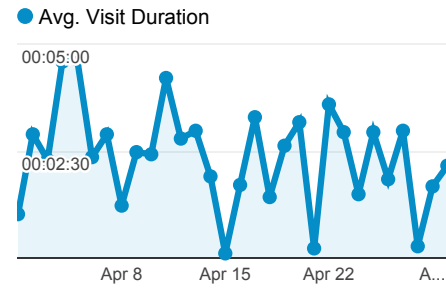

Avg. Visit Duration

Visits and Pageviews by Mobile

Mobile (Including Tablet)	Visits	Pageviews
No	1,908	4,294
Yes	69	124