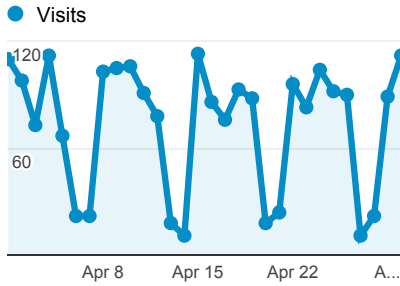

## Visits

## Avg. Visit Duration

## Visits and Avg. Visit Duration by Country/Territory

Country / Territory	Visits	Avg. Visit Duration
United States	1,893	00:02:30
Canada	97	00:01:30
India	42	00:02:07
Germany	29	00:02:37
South Korea	24	00:00:07
United Kingdom	12	00:00:07
China	10	00:00:23
Australia	9	00:00:54
Brazil	6	00:01:05
France	6	00:01:54