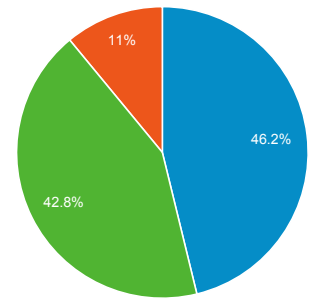

% New Visits

64.21%

Site Avg: 64.21% (0.00%)

Avg. Visit Duration

● Avg. Visit Duration

00:05:00

Aug 8 Aug 15 Aug 22 Aug ...

de-de	7	1.29
ko	7	1.29
en-gb	6	1.17
c	5	1.00
de	4	1.75

■ organic ■ direct ■ referral

Visits and Avg. Visit Duration by Country/Territory

Country / Territory	Visits	Avg. Visit Duration
United States	1,809	00:02:34
Canada	89	00:03:04
India	31	00:01:01
China	22	00:02:07
Ukraine	13	00:02:01
Germany	10	00:01:15
South Korea	10	00:01:29
United Kingdom	8	00:02:31
Gambia	6	00:01:07
Mexico	6	00:00:32