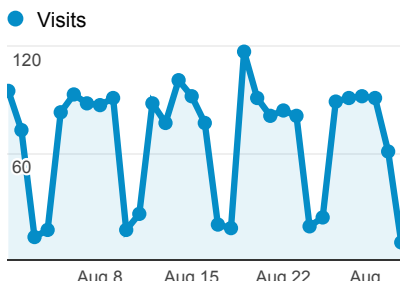

My Dashboard

Aug 1, 2013 - Aug 31, 2013

Visits

Visits and Pages/Visit by Language

Language	Visits	Pages / Visit
en-us	1,974	2.34
zh-cn	23	1.78
ru	14	1.43
en	11	1.45
es	10	1.50

Visits and Pageviews by Mobile

Mobile (Including Tablet)	Visits	Pageviews
No	1,930	4,476
Yes	157	299

Visits by Traffic Type

Visits

2,087

% of Total: 100.00% (2,087)

Pages / Visit

2.29

Site Avg: 2.29 (0.00%)

% New Visits

64.21%

Site Avg: 64.21% (0.00%)

Avg. Visit Duration

● Avg. Visit Duration

00:05:00

Aug 8 Aug 15 Aug 22 Aug ...

de-de	7	1.29
ko	7	1.29
en-gb	6	1.17
c	5	1.00
de	4	1.75

■ organic ■ direct ■ referral

Visits and Avg. Visit Duration by Country/Territory

Country / Territory	Visits	Avg. Visit Duration
United States	1,809	00:02:34
Canada	89	00:03:04
India	31	00:01:01
China	22	00:02:07
Ukraine	13	00:02:01
Germany	10	00:01:15
South Korea	10	00:01:29
United Kingdom	8	00:02:31
Gambia	6	00:01:07
Mexico	6	00:00:32