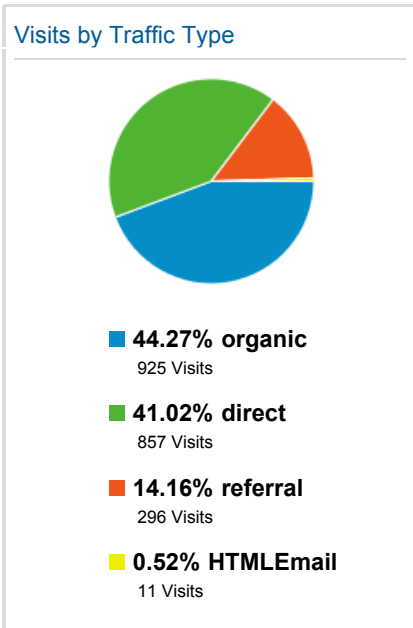

My Dashboard

Jan 1, 2013 - Jan 31, 2013

Visits and Pages/Visit by Language

Language	Visits	Pages / Visit
en-us	1,913	2.42
zh-cn	26	2.42
en-gb	25	3.00
de-de	24	3.71
zh-tw	16	1.50
de	12	2.00
ko	12	1.17
en	10	1.00
ja	9	3.33
es-es	6	7.00

Visits and Avg. Visit Duration by Country/Territory

Country / Territory	Visits	Avg. Visit Duration
United States	1,745	00:02:50
Canada	88	00:02:16
India	45	00:00:55
Germany	28	00:03:00
China	24	00:03:36
United Kingdom	19	00:01:25
South Korea	17	00:00:07
Taiwan	16	00:01:22
Japan	11	00:01:05
Spain	8	00:03:30

Avg. Visit Duration

Visits and Pageviews by Mobile

Mobile (Including Tablet)	Visits	Pageviews
No	1,985	4,866
Yes	104	216