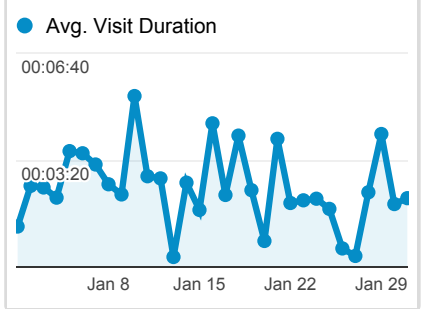

Avg. Visit Duration

Visits and Pageviews by Mobile

Mobile (Including Tablet)	Visits	Pageviews
No	1,985	4,866
Yes	104	216