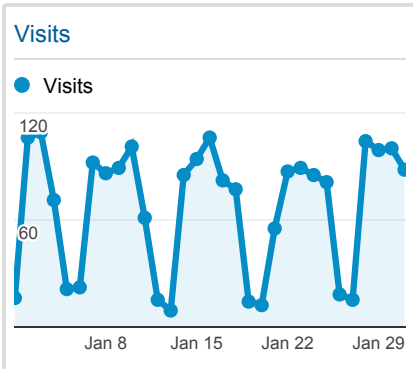

My Dashboard

Jan 1, 2013 - Jan 31, 2013

Visits and Pages/Visit by Language

Language	Visits	Pages / Visit
en-us	1,913	2.42
zh-cn	26	2.42
en-gb	25	3.00
de-de	24	3.71
zh-tw	16	1.50
de	12	2.00
ko	12	1.17
en	10	1.00
ja	9	3.33
es-es	6	7.00

Visits and Avg. Visit Duration by Country/Territory

Country / Territory	Visits	Avg. Visit Duration
United States	1,745	00:02:50
Canada	88	00:02:16
India	45	00:00:55
Germany	28	00:03:00
China	24	00:03:36
United Kingdom	19	00:01:25
South Korea	17	00:00:07
Taiwan	16	00:01:22
Japan	11	00:01:05
Spain	8	00:03:30