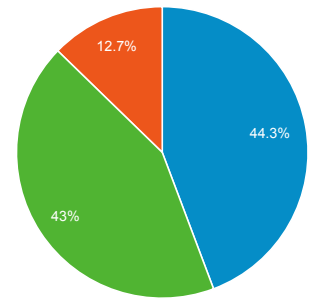

## Avg. Visit Duration

● Avg. Visit Duration

00:08:20

00:04:10

en-gb	7	1.57
fr	7	2.14
ru	6	2.83
c	5	1.00
ja-jp	5	2.20

■ organic ■ direct ■ referral

## Visits and Avg. Visit Duration by Country/Territory

Country / Territory	Visits	Avg. Visit Duration
United States	1,562	00:02:29
Canada	52	00:01:16
India	32	00:01:47
China	20	00:04:13
Germany	13	00:00:31
United Kingdom	13	00:00:28
Japan	8	00:00:27
South Korea	8	00:01:04
Taiwan	7	00:01:34
Spain	6	00:00:36