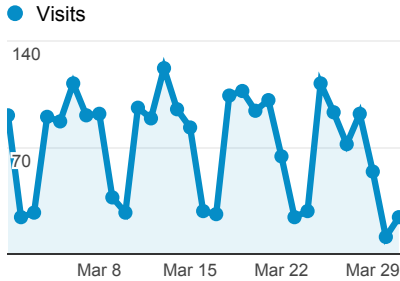

My Dashboard

Mar 1, 2013 - Mar 31, 2013

Advanced Segments | + Add Widget | Share | Email | Export

Customize Dashboard | Delete Dashboard

Visits

Visits

Pages / Visit

% New Visits

Avg. Visit Duration

Visits and Pages/Visit by Language

Language	Visits	Pages / Visit
en-us	2,065	2.40
en-gb	18	1.83
zh-cn	14	1.71
en	11	3.00
de-de	10	3.40
es	10	2.10
fr	9	3.22
ko	9	1.33
zh-tw	9	1.89
de	8	2.50

Visits and Avg. Visit Duration by Country/Territory

Country / Territory	Visits	Avg. Visit Duration
United States	1,862	00:02:52
Canada	89	00:03:33
India	38	00:01:58
Germany	24	00:05:02
United Kingdom	17	00:00:06
South Korea	15	00:03:31
China	14	00:01:05
Australia	12	00:02:21
Philippines	8	00:00:12
Taiwan	8	00:00:34

Visits and Pageviews by Mobile

Mobile (Including Tablet)	Visits	Pageviews
No	2,045	4,915
Yes	152	316

Visits by Traffic Type

- **45.69% direct**
1,004 Visits
- **42.05% organic**
924 Visits
- **12.15% referral**
267 Visits
- **0.09% HTMLEmail**
2 Visits