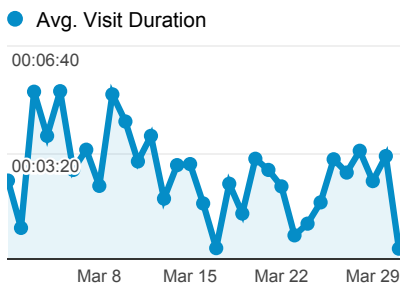

My Dashboard

Mar 1, 2013 - Mar 31, 2013

Advanced Segments | + Add Widget | Share | Email | Export

Customize Dashboard | Delete Dashboard

Visits

Visits

Pages / Visit

% New Visits

Avg. Visit Duration

Visits and Pages/Visit by Language

Language	Visits	Pages / Visit
en-us	2,065	2.40
en-gb	18	1.83
zh-cn	14	1.71
en	11	3.00
de-de	10	3.40
es	10	2.10
fr	9	3.22
ko	9	1.33
zh-tw	9	1.89
de	8	2.50

Visits and Avg. Visit Duration by Country/Territory

Country / Territory	Visits	Avg. Visit Duration
United States	1,862	00:02:52
Canada	89	00:03:33
India	38	00:01:58
Germany	24	00:05:02
United Kingdom	17	00:00:06
South Korea	15	00:03:31
China	14	00:01:05
Australia	12	00:02:21
Philippines	8	00:00:12
Taiwan	8	00:00:34

Visits and Pageviews by Mobile

Mobile (Including Tablet)	Visits	Pageviews
No	2,045	4,915
Yes	152	316

Visits by Traffic Type

- **45.69% direct**
1,004 Visits
- **42.05% organic**
924 Visits
- **12.15% referral**
267 Visits
- **0.09% HTMLEmail**
2 Visits