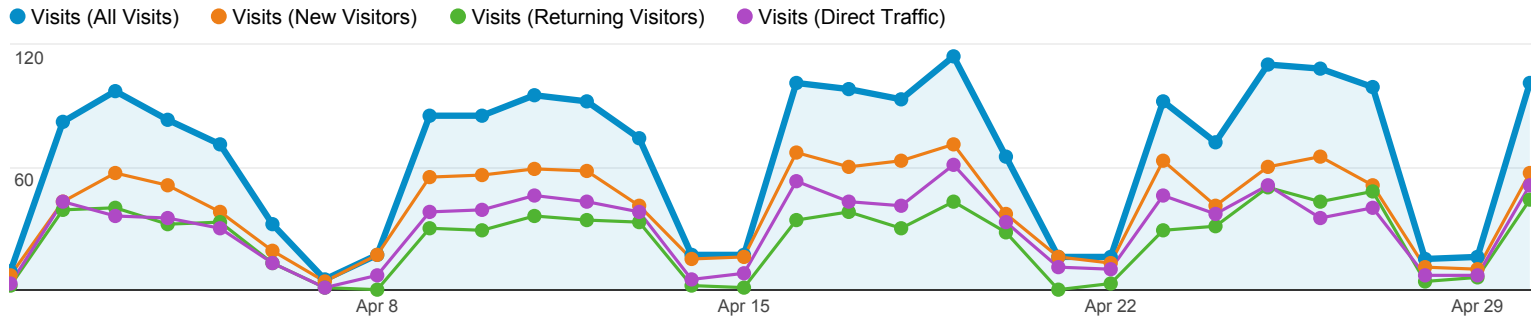

Traffic Sources Overview

- **All Visits** % of visits: 100.00%
- **New Visitors** % of visits: 61.76%
- **Returning Visitors** % of visits: 38.24%
- **Direct Traffic** % of visits: 46.08%

Overview

1,977 people visited this site

- **43.80% Search Traffic**
866 Visits
- **10.12% Referral Traffic**
200 Visits
- **46.08% Direct Traffic**
911 Visits

Keyword	Visits	% Visits
1. (not provided)		
All Visits	255	29.45%
New Visitors	132	26.51%
Returning Visitors	123	33.42%
Direct Traffic	0	0.00%
2. bentek		
All Visits	159	18.36%
New Visitors	83	16.67%
Returning Visitors	76	20.65%
Direct Traffic	0	0.00%
3. bentek solar		
All Visits	150	17.32%
New Visitors	65	13.05%
Returning Visitors	85	23.10%
Direct Traffic	0	0.00%
4. bentek.com		
All Visits	20	2.31%
New Visitors	0	0.00%
Returning Visitors	20	100.00%
Direct Traffic	0	0.00%