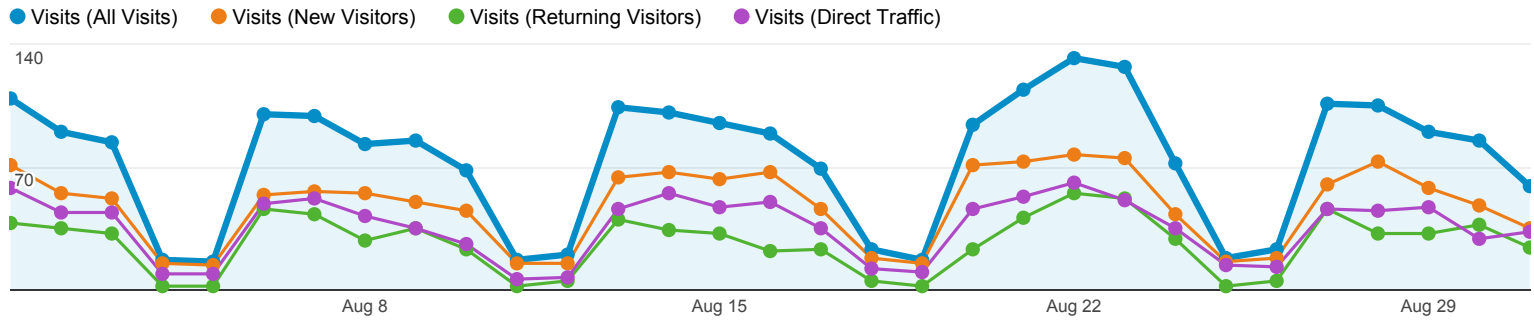

## Traffic Sources Overview

- **All Visits** % of visits: 100.00%
- **New Visitors** % of visits: 64.21%
- **Returning Visitors** % of visits: 35.79%
- **Direct Traffic** % of visits: 47.99%

Overview

### 2,311 people visited this site

- **43.18% Search Traffic**  
998 Visits
- **8.83% Referral Traffic**  
204 Visits
- **47.99% Direct Traffic**  
1,109 Visits

Keyword	Visits	% Visits
1. (not provided)		
All Visits	400	40.08%
New Visitors	214	36.90%
Returning Visitors	186	44.50%
Direct Traffic	0	0.00%
2. bentek		
All Visits	143	14.33%
New Visitors	99	17.07%
Returning Visitors	44	10.53%
Direct Traffic	0	0.00%
3. bentek solar		
All Visits	134	13.43%
New Visitors	57	9.83%
Returning Visitors	77	18.42%
Direct Traffic	0	0.00%
4. bentek san jose		
All Visits	23	2.30%
New Visitors	17	0.00%
Returning Visitors	6	0.00%
Direct Traffic	0	0.00%