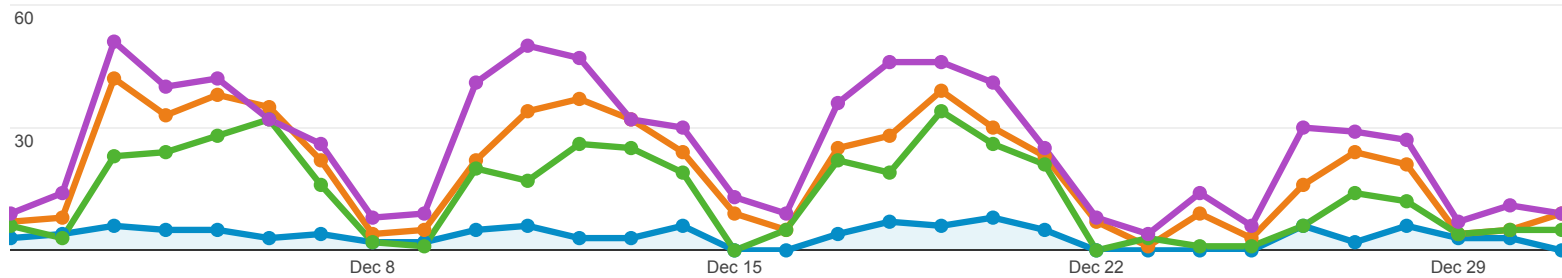

All Traffic

- Referral Traffic** % of visits: 8.83%
- Direct Traffic** % of visits: 49.59%
- Returning Visitors** % of visits: 34.65%
- New Visitors** % of visits: 65.35%

Explorer

Site Usage

Visits (Referral Traffic) Visits (Direct Traffic) Visits (Returning Visitors) Visits (New Visitors)

	Visits	Pages / Visit	Avg. Visit Duration	% New Visits	Bounce Rate
Referral Traffic	107 % of Total: 8.83% (1,212)	1.71 Site Avg: 2.22 (-22.88%)	00:01:38 Site Avg: 00:02:37 (-37.88%)	83.18% Site Avg: 65.35% (27.29%)	63.55% Site Avg: 51.98% (22.26%)
Direct Traffic	601 % of Total: 49.59% (1,212)	1.96 Site Avg: 2.22 (-11.62%)	00:03:03 Site Avg: 00:02:37 (16.26%)	63.39% Site Avg: 65.35% (-2.99%)	61.90% Site Avg: 51.98% (19.08%)
Returning Visitors	420 % of Total: 34.65% (1,212)	2.38 Site Avg: 2.22 (7.14%)	00:04:43 Site Avg: 00:02:37 (79.88%)	0.00% Site Avg: 65.35% (-100.00%)	47.14% Site Avg: 51.98% (-9.31%)
New Visitors	792 % of Total: 65.35% (1,212)	2.13 Site Avg: 2.22 (-3.79%)	00:01:31 Site Avg: 00:02:37 (-42.36%)	100.00% Site Avg: 65.35% (53.03%)	54.55% Site Avg: 51.98% (4.94%)

Source / Medium	Visits	Pages / Visit	Avg. Visit Duration	% New Visits	Bounce Rate
1. pacificcommunityventures.org / referral					
Referral Traffic	30	1.03	00:00:02	96.67%	96.67%
Direct Traffic	0	0.00	00:00:00	0.00%	0.00%
Returning Visitors	1	1.00	00:00:00	0.00%	100.00%
New Visitors	29	1.03	00:00:02	100.00%	96.55%
2. myeventmarket.com / referral					
Referral Traffic	9	1.78	00:00:40	77.78%	44.44%
Direct Traffic	0	0.00	00:00:00	0.00%	0.00%
Returning Visitors	2	1.50	00:00:02	0.00%	50.00%
New Visitors	7	1.86	00:00:51	100.00%	42.86%
3. linkedin.com / referral					
Referral Traffic	8	1.75	00:00:20	100.00%	37.50%
Direct Traffic	0	0.00	00:00:00	0.00%	0.00%
Returning Visitors	0	0.00	00:00:00	0.00%	0.00%
New Visitors	8	1.75	00:00:20	100.00%	37.50%