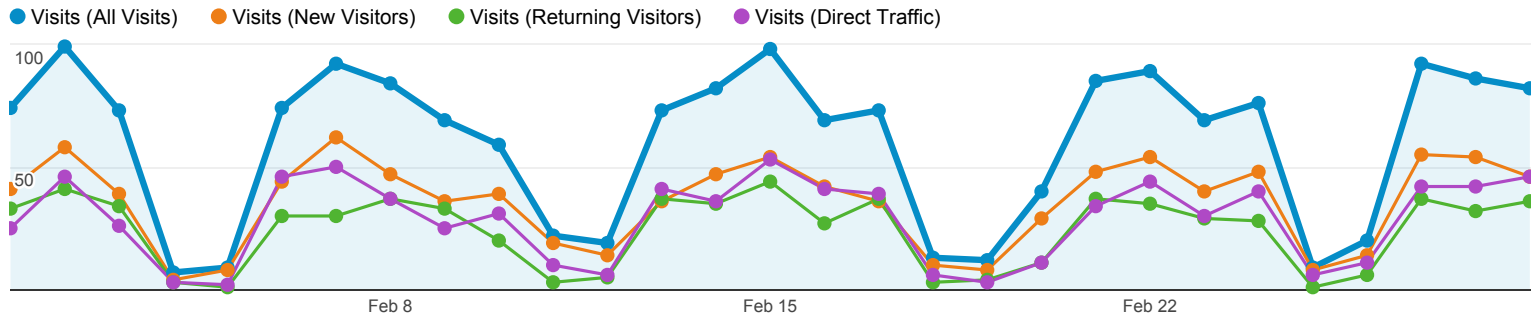

Traffic Sources Overview

- **All Visits** % of visits: 100.00%
- **New Visitors** % of visits: 59.46%
- **Returning Visitors** % of visits: 40.54%
- **Direct Traffic** % of visits: 47.57%

Overview

1,749 people visited this site

- **41.62% Search Traffic**
728 Visits
- **10.81% Referral Traffic**
189 Visits
- **47.57% Direct Traffic**
832 Visits

Keyword	Visits	% Visits
1. bentek solar		
All Visits	193	26.51%
New Visitors	89	23.36%
Returning Visitors	104	29.97%
Direct Traffic	0	0.00%
2. (not provided)		
All Visits	150	20.60%
New Visitors	68	17.85%
Returning Visitors	82	23.63%
Direct Traffic	0	0.00%
3. bentek		
All Visits	143	19.64%
New Visitors	79	20.73%
Returning Visitors	64	18.44%
Direct Traffic	0	0.00%
4. bentek corporation		
All Visits	30	4.12%
New Visitors	0	0.00%
Returning Visitors	30	4.12%
Direct Traffic	0	0.00%