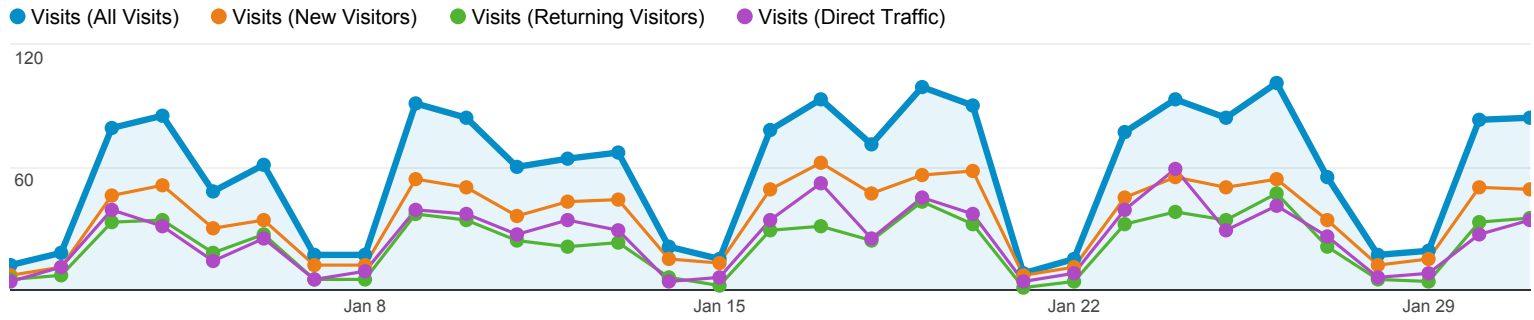

## Traffic Sources Overview

- **All Visits** % of visits: 100.00%
- **New Visitors** % of visits: 61.57%
- **Returning Visitors** % of visits: 38.43%
- **Direct Traffic** % of visits: 43.63%

Overview

### 1,806 people visited this site

- **43.47% Search Traffic**  
785 Visits
- **12.90% Referral Traffic**  
233 Visits
- **43.63% Direct Traffic**  
788 Visits

Keyword	Visits	% Visits
1. <a href="#">bentek solar</a>		
All Visits	184	23.44%
New Visitors	77	19.95%
Returning Visitors	107	26.82%
Direct Traffic	0	0.00%
2. <a href="#">(not provided)</a>		
All Visits	142	18.09%
New Visitors	89	23.06%
Returning Visitors	53	13.28%
Direct Traffic	0	0.00%
3. <a href="#">bentek</a>		
All Visits	131	16.69%
New Visitors	83	21.50%
Returning Visitors	48	12.03%
Direct Traffic	0	0.00%
4. <a href="#">bentek corporation</a>		
All Visits	99	12.61%
New Visitors	6	0.33%
Returning Visitors	93	11.98%
Direct Traffic	0	0.00%