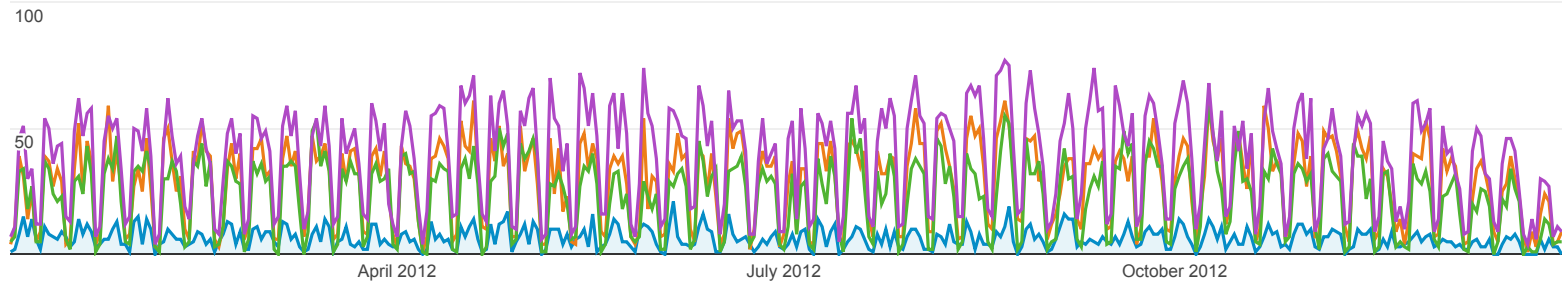

All Traffic

- **Referral Traffic** % of visits: 10.31%
- **Direct Traffic** % of visits: 46.03%
- **Returning Visitors** % of visits: 37.63%
- **New Visitors** % of visits: 62.37%

Explorer

Site Usage

● Visits (Referral Traffic) ● Visits (Direct Traffic) ● Visits (Returning Visitors) ● Visits (New Visitors)

	Visits	Pages / Visit	Avg. Visit Duration	% New Visits	Bounce Rate
Referral Traffic	2,336 <small>% of Total: 10.31% (22,658)</small>	2.24 <small>Site Avg: 2.34 (-4.20%)</small>	00:01:51 <small>Site Avg: 00:02:40 (-30.18%)</small>	74.36% <small>Site Avg: 62.37% (19.22%)</small>	52.74% <small>Site Avg: 51.32% (2.77%)</small>
Direct Traffic	10,430 <small>% of Total: 46.03% (22,658)</small>	1.89 <small>Site Avg: 2.34 (-18.88%)</small>	00:02:38 <small>Site Avg: 00:02:40 (-0.80%)</small>	64.74% <small>Site Avg: 62.37% (3.79%)</small>	64.70% <small>Site Avg: 51.32% (26.07%)</small>
Returning Visitors	8,526 <small>% of Total: 37.63% (22,658)</small>	2.54 <small>Site Avg: 2.34 (8.80%)</small>	00:03:59 <small>Site Avg: 00:02:40 (49.95%)</small>	0.00% <small>Site Avg: 62.37% (-100.00%)</small>	44.85% <small>Site Avg: 51.32% (-12.60%)</small>
New Visitors	14,132 <small>% of Total: 62.37% (22,658)</small>	2.21 <small>Site Avg: 2.34 (-5.31%)</small>	00:01:51 <small>Site Avg: 00:02:40 (-30.14%)</small>	100.00% <small>Site Avg: 62.37% (60.33%)</small>	55.22% <small>Site Avg: 51.32% (7.60%)</small>