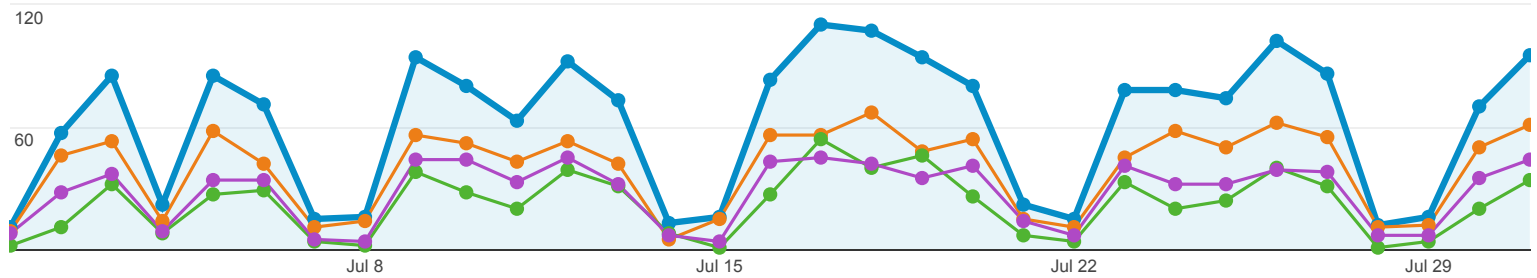

## Traffic Sources Overview

- **All Visits** % of visits: 100.00%
- **New Visitors** % of visits: 63.92%
- **Returning Visitors** % of visits: 36.08%
- **Direct Traffic** % of visits: 45.43%

Overview

● Visits (All Visits) 
 ● Visits (New Visitors) 
 ● Visits (Returning Visitors) 
 ● Visits (Direct Traffic)

### 1,915 people visited this site

- **44.80% Search Traffic**  
858 Visits
- **9.77% Referral Traffic**  
187 Visits
- **45.43% Direct Traffic**  
870 Visits

Keyword	Visits	% Visits
1. (not provided)		
All Visits	305	35.55%
New Visitors	149	29.04%
Returning Visitors	156	45.22%
Direct Traffic	0	0.00%
2. bentek		
All Visits	205	23.89%
New Visitors	124	24.17%
Returning Visitors	81	23.48%
Direct Traffic	0	0.00%
3. bentek solar		
All Visits	95	11.07%
New Visitors	45	8.77%
Returning Visitors	50	14.49%
Direct Traffic	0	0.00%
4. bentek combiner boxes		
All Visits	24	2.80%
New Visitors	12	5.20%
Returning Visitors	12	5.20%
Direct Traffic	0	0.00%