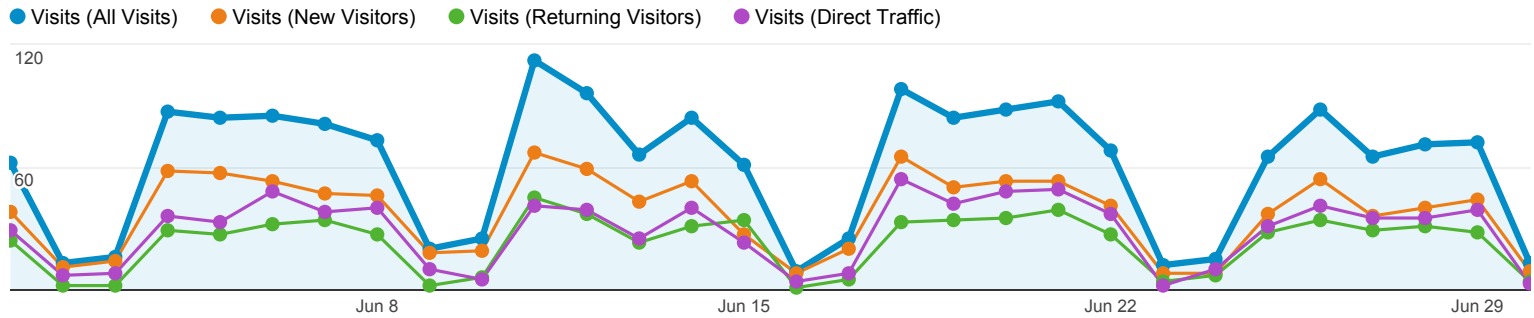

Traffic Sources Overview

- **All Visits** % of visits: 100.00%
- **New Visitors** % of visits: 62.08%
- **Returning Visitors** % of visits: 37.92%
- **Direct Traffic** % of visits: 46.99%

Overview

1,830 people visited this site

- **42.57% Search Traffic**
779 Visits
- **10.44% Referral Traffic**
191 Visits
- **46.99% Direct Traffic**
860 Visits

Keyword	Visits	% Visits
1. (not provided)		
All Visits	243	31.19%
New Visitors	117	26.90%
Returning Visitors	126	36.63%
Direct Traffic	0	0.00%
2. bentek		
All Visits	131	16.82%
New Visitors	76	17.47%
Returning Visitors	55	15.99%
Direct Traffic	0	0.00%
3. bentek solar		
All Visits	97	12.45%
New Visitors	43	9.89%
Returning Visitors	54	15.70%
Direct Traffic	0	0.00%
4. bentek corporation		
All Visits	28	3.59%
New Visitors	10	1.37%
Returning Visitors	18	2.22%
Direct Traffic	0	0.00%