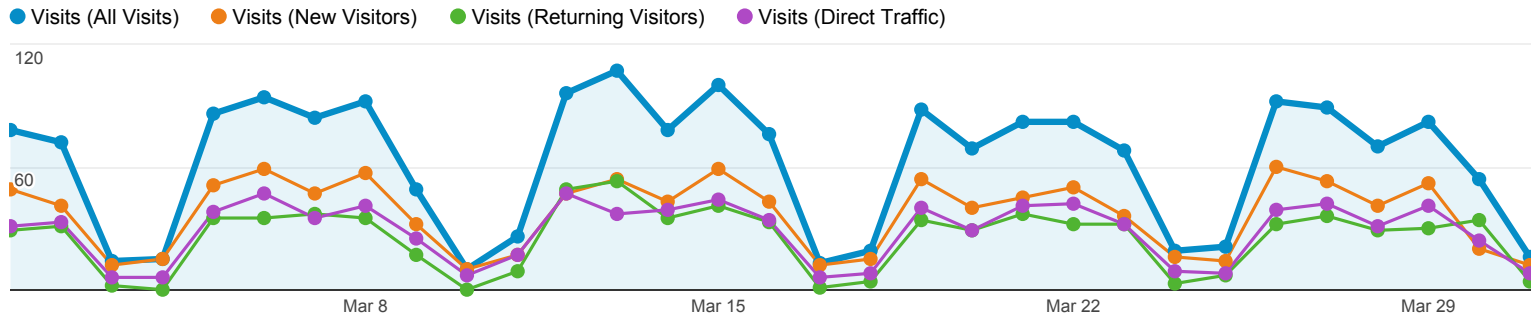

Traffic Sources Overview

- **All Visits** % of visits: 100.00%
- **New Visitors** % of visits: 59.56%
- **Returning Visitors** % of visits: 40.44%
- **Direct Traffic** % of visits: 45.70%

Overview

1,941 people visited this site

- **44.00% Search Traffic**
854 Visits
- **10.30% Referral Traffic**
200 Visits
- **45.70% Direct Traffic**
887 Visits

Keyword	Visits	% Visits
1. (not provided)		
All Visits	244	28.57%
New Visitors	117	23.98%
Returning Visitors	127	34.70%
Direct Traffic	0	0.00%
2. bentek		
All Visits	178	20.84%
New Visitors	118	24.18%
Returning Visitors	60	16.39%
Direct Traffic	0	0.00%
3. bentek solar		
All Visits	151	17.68%
New Visitors	64	13.11%
Returning Visitors	87	23.77%
Direct Traffic	0	0.00%
4. bentek combiner		
All Visits	33	3.86%
New Visitors	0	0.00%
Returning Visitors	33	100.00%
Direct Traffic	0	0.00%