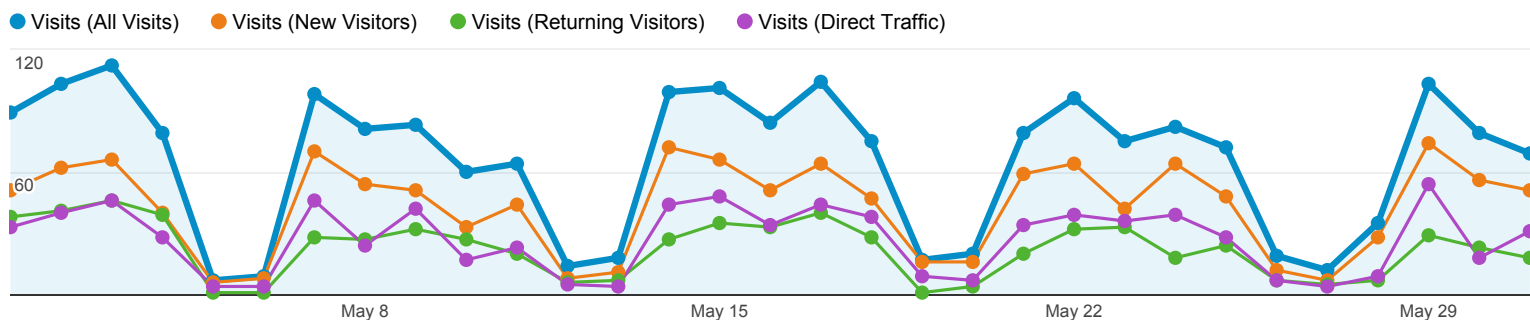

Traffic Sources Overview

- **All Visits** % of visits: 100.00%
- **New Visitors** % of visits: 65.80%
- **Returning Visitors** % of visits: 34.20%
- **Direct Traffic** % of visits: 41.17%

Overview

2,038 people visited this site

- **47.74% Search Traffic**
973 Visits
- **11.09% Referral Traffic**
226 Visits
- **41.17% Direct Traffic**
839 Visits

Keyword	Visits	% Visits
1. (not provided)		
All Visits	306	31.45%
New Visitors	158	27.96%
Returning Visitors	148	36.27%
Direct Traffic	0	0.00%
2. bentek		
All Visits	165	16.96%
New Visitors	96	16.99%
Returning Visitors	69	16.91%
Direct Traffic	0	0.00%
3. bentek solar		
All Visits	140	14.39%
New Visitors	68	12.04%
Returning Visitors	72	17.65%
Direct Traffic	0	0.00%
4. bentek corporation		
All Visits	27	2.77%
New Visitors	16	3.10%
Returning Visitors	11	2.10%
Direct Traffic	0	0.00%