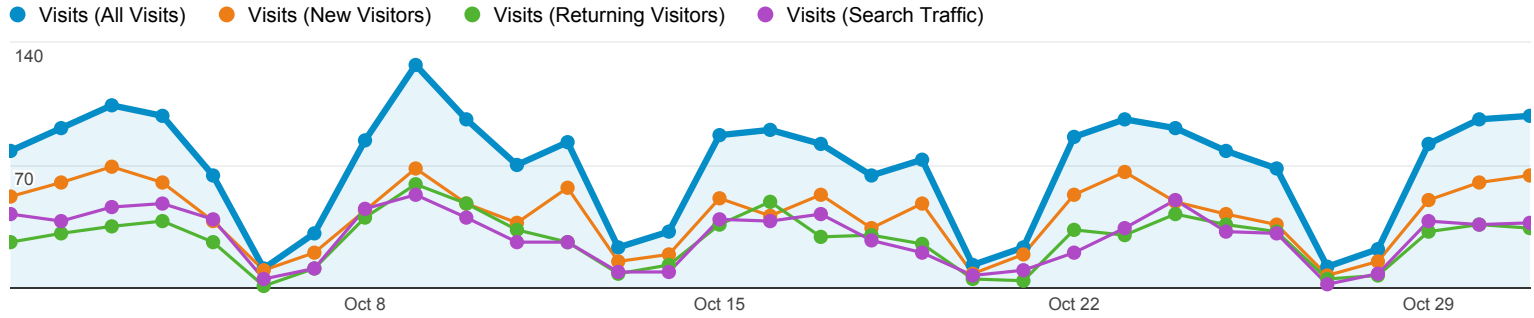

Traffic Sources Overview

- **All Visits** % of visits: 100.00%
- **New Visitors** % of visits: 60.06%
- **Returning Visitors** % of visits: 39.94%
- **Search Traffic** % of visits: 42.17%

Overview

2,153 people visited this site

- **42.17% Search Traffic**
908 Visits
- **10.17% Referral Traffic**
219 Visits
- **47.47% Direct Traffic**
1,022 Visits
- **0.19% Campaigns**
4 Visits

Keyword	Visits	% Visits
1. (not provided)		
All Visits	406	44.71%
New Visitors	212	40.54%
Returning Visitors	194	50.39%
Search Traffic	406	44.71%
2. bentek solar		
All Visits	141	15.53%
New Visitors	76	14.53%
Returning Visitors	65	16.88%
Search Traffic	141	15.53%
3. bentek		
All Visits	123	13.55%
New Visitors	79	15.11%
Returning Visitors	44	11.43%
Search Traffic	123	13.55%
4. bentek san iose		