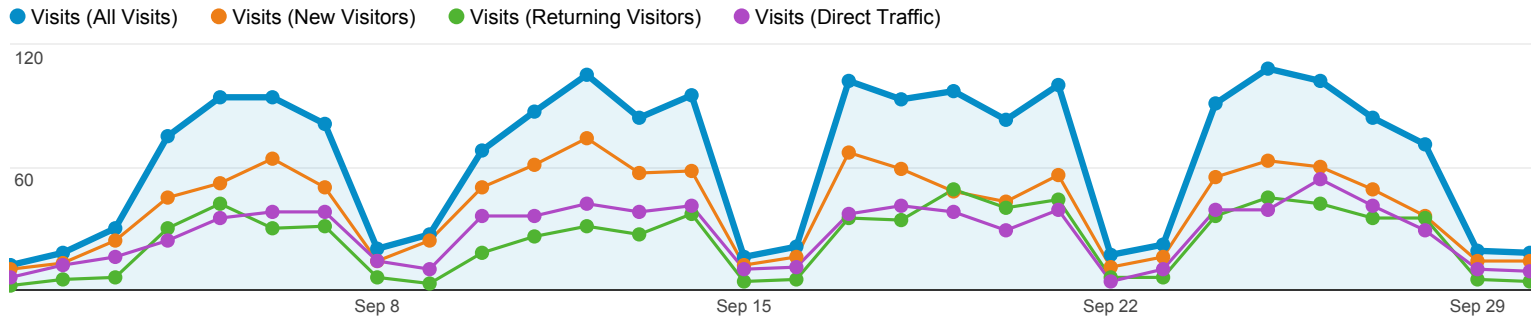

## Traffic Sources Overview

- **All Visits** % of visits: 100.00%
- **New Visitors** % of visits: 62.82%
- **Returning Visitors** % of visits: 37.18%
- **Direct Traffic** % of visits: 42.71%

Overview

### 1,934 people visited this site

- **46.79% Search Traffic**  
905 Visits
- **10.50% Referral Traffic**  
203 Visits
- **42.71% Direct Traffic**  
826 Visits

Keyword	Visits	% Visits
1. (not provided)		
All Visits	332	36.69%
New Visitors	192	34.78%
Returning Visitors	140	39.66%
Direct Traffic	0	0.00%
2. bentek		
All Visits	142	15.69%
New Visitors	108	19.57%
Returning Visitors	34	9.63%
Direct Traffic	0	0.00%
3. bentek solar		
All Visits	124	13.70%
New Visitors	57	10.33%
Returning Visitors	67	18.98%
Direct Traffic	0	0.00%
4. bentek san jose		
All Visits	30	3.31%
New Visitors	12	0.00%
Returning Visitors	18	0.00%
Direct Traffic	0	0.00%