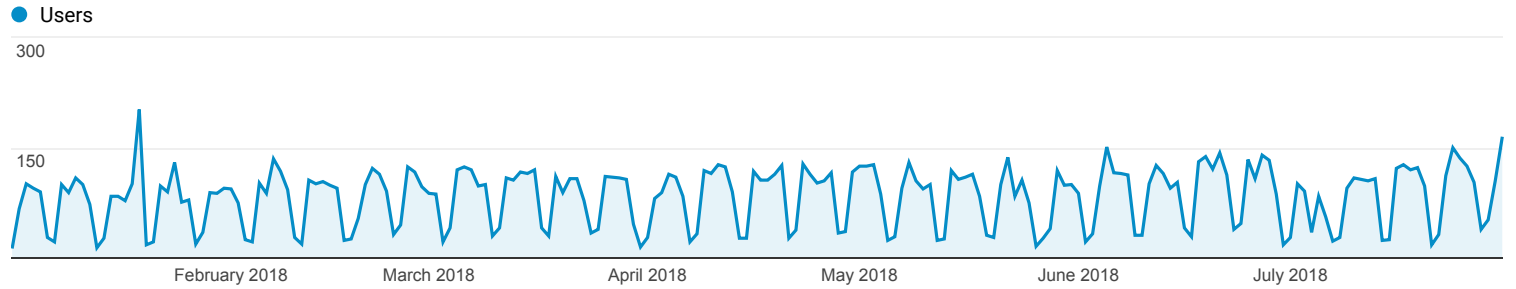

All Traffic

All Users
100.00% Users

Jan 1, 2018 - Jul 31, 2018

Explorer

Summary

Source / Medium	Acquisition			Behavior			Conversions <input type="text" value="eCommerce"/>		
	Users	New Users	Sessions	Bounce Rate	Pages / Session	Avg. Session Duration	Ecommerce Conversion Rate	Transactions	Revenue
	13,688 % of Total: 100.00% (13,688)	13,277 % of Total: 100.02% (13,275)	20,264 % of Total: 100.00% (20,264)	28.93% Avg for View: 28.93% (0.00%)	2.98 Avg for View: 2.98 (0.00%)	00:01:54 Avg for View: 00:01:54 (0.00%)	0.00% Avg for View: 0.00% (0.00%)	0 % of Total: 0.00% (0)	\$0.00 % of Total: 0.00% (\$0.00)
1. google / organic	7,220 (52.24%)	6,938 (52.26%)	9,299 (45.89%)	25.79%	3.25	00:01:49	0.00%	0 (0.00%)	\$0.00 (0.00%)
2. (direct) / (none)	4,644 (33.60%)	4,518 (34.03%)	8,369 (41.30%)	35.07%	2.45	00:01:49	0.00%	0 (0.00%)	\$0.00 (0.00%)
3. bing / organic	1,091 (7.89%)	1,039 (7.83%)	1,367 (6.75%)	11.56%	4.11	00:01:49	0.00%	0 (0.00%)	\$0.00 (0.00%)
4. yahoo / organic	257 (1.86%)	241 (1.82%)	353 (1.74%)	24.65%	3.97	00:03:03	0.00%	0 (0.00%)	\$0.00 (0.00%)
5. firstsolar.com / referral	114 (0.82%)	96 (0.72%)	170 (0.84%)	40.00%	2.32	00:01:18	0.00%	0 (0.00%)	\$0.00 (0.00%)
6. duckduckgo.com / referral	43 (0.31%)	42 (0.32%)	48 (0.24%)	29.17%	2.44	00:00:29	0.00%	0 (0.00%)	\$0.00 (0.00%)
7. linkedin.com / referral	24 (0.17%)	19 (0.14%)	36 (0.18%)	11.11%	3.64	00:03:31	0.00%	0 (0.00%)	\$0.00 (0.00%)
8. we-ping-for-youli.info / referral	21 (0.15%)	21 (0.16%)	21 (0.10%)	47.62%	1.52	00:00:38	0.00%	0 (0.00%)	\$0.00 (0.00%)
9. diasporalaw.com / referral	20 (0.14%)	20 (0.15%)	20 (0.10%)	45.00%	1.55	00:00:32	0.00%	0 (0.00%)	\$0.00 (0.00%)
10. getism-more-free-visitors.info / referral	20 (0.14%)	20 (0.15%)	20 (0.10%)	100.00%	1.00	00:00:00	0.00%	0 (0.00%)	\$0.00 (0.00%)