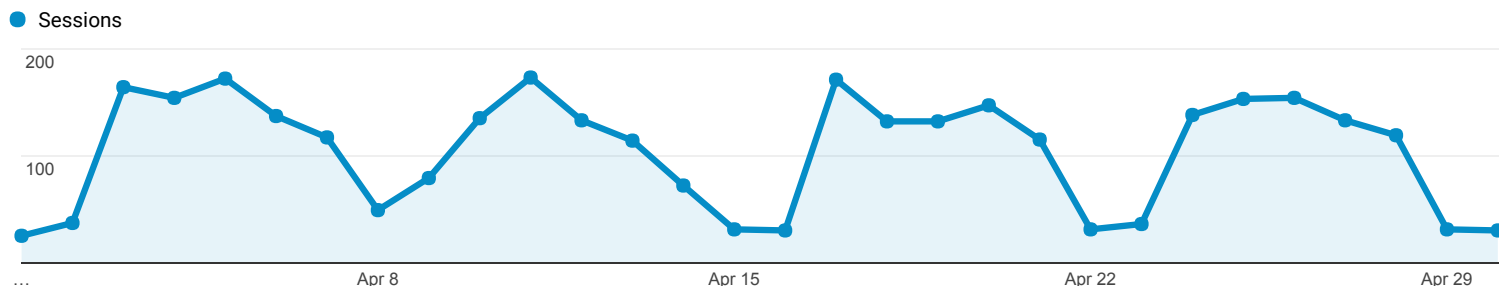

Apr 1, 2017 - Apr 30, 2017

All Traffic

All Users
100.00% Sessions

Explorer

Summary

Source / Medium	Acquisition			Behavior			Conversions eCommerce		
	Sessions	% New Sessions	New Users	Bounce Rate	Pages / Session	Avg. Session Duration	Ecommerce Conversion Rate	Transactions	Revenue
	3,144 % of Total: 100.00% (3,144)	58.91% Avg for View: 58.87% (0.05%)	1,852 % of Total: 100.05% (1,851)	45.64% Avg for View: 45.64% (0.00%)	2.60 Avg for View: 2.60 (0.00%)	00:02:09 Avg for View: 00:02:09 (0.00%)	0.00% Avg for View: 0.00% (0.00%)	0 % of Total: 0.00% (0)	\$0.00 % of Total: 0.00% (\$0.00)
1. (direct) / (none)	1,440 (45.80%)	46.67%	672 (36.29%)	54.79%	2.29	00:02:18	0.00%	0 (0.00%)	\$0.00 (0.00%)
2. google / organic	1,365 (43.42%)	69.38%	947 (51.13%)	38.46%	2.77	00:02:05	0.00%	0 (0.00%)	\$0.00 (0.00%)
3. bing / organic	153 (4.87%)	52.29%	80 (4.32%)	24.84%	3.71	00:01:58	0.00%	0 (0.00%)	\$0.00 (0.00%)
4. yahoo / organic	42 (1.34%)	78.57%	33 (1.78%)	30.95%	3.10	00:02:11	0.00%	0 (0.00%)	\$0.00 (0.00%)
5. Bentek receives over 10 million feet in new orders..2 Circuit Parallel Cable Ha / email	18 (0.57%)	72.22%	13 (0.70%)	33.33%	2.89	00:01:37	0.00%	0 (0.00%)	\$0.00 (0.00%)
6. spi17.mapyourshow.com / referral	12 (0.38%)	100.00%	12 (0.65%)	41.67%	2.58	00:00:28	0.00%	0 (0.00%)	\$0.00 (0.00%)
7. Bentek receives over 1GW in new orders for 1500VDC UTS2 String Combiners / email	11 (0.35%)	72.73%	8 (0.43%)	18.18%	5.27	00:03:32	0.00%	0 (0.00%)	\$0.00 (0.00%)
8. free-fb-traffic.com / referral	11 (0.35%)	100.00%	11 (0.59%)	90.91%	1.09	<00:00:01	0.00%	0 (0.00%)	\$0.00 (0.00%)
9. baidu / organic	8 (0.25%)	87.50%	7 (0.38%)	50.00%	1.50	00:00:05	0.00%	0 (0.00%)	\$0.00 (0.00%)
10. ecommerce-seo.org / referral	6 (0.19%)	100.00%	6 (0.32%)	100.00%	1.00	00:00:00	0.00%	0 (0.00%)	\$0.00 (0.00%)