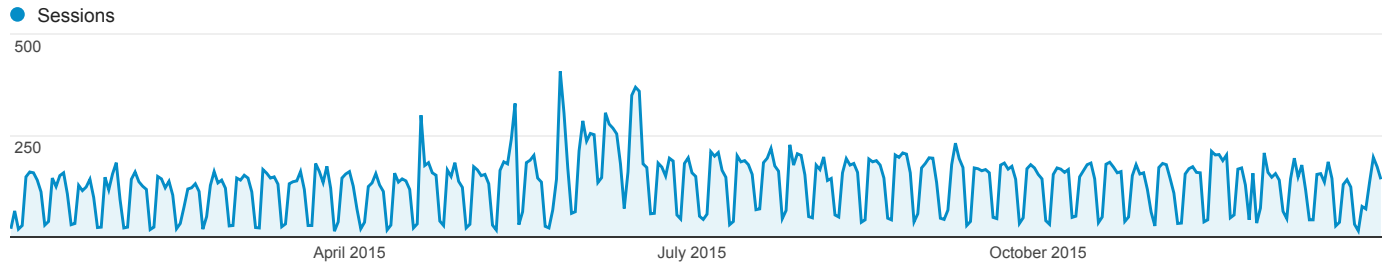

# All Traffic

Jan 1, 2015 - Dec 31, 2015

All Sessions  
100.00%

Explorer

Summary

Source / Medium	Acquisition			Behavior			Conversions <span>eCommerce</span>		
	Sessions	% New Sessions	New Users	Bounce Rate	Pages / Session	Avg. Session Duration	Ecommerce Conversion Rate	Transactions	Revenue
	47,160 <small>% of Total: 100.00% (47,160)</small>	57.18% <small>Avg for View: 57.16% (0.03%)</small>	26,964 <small>% of Total: 100.03% (26,957)</small>	63.67% <small>Avg for View: 63.67% (0.00%)</small>	2.18 <small>Avg for View: 2.18 (0.00%)</small>	00:02:08 <small>Avg for View: 00:02:08 (0.00%)</small>	0.00% <small>Avg for View: 0.00% (0.00%)</small>	0 <small>% of Total: 0.00% (0)</small>	\$0.00 <small>% of Total: 0.00% (\$0.00)</small>
1. <a href="#">(direct) / (none)</a>	19,546 (41.45%)	39.62%	7,745 (28.72%)	71.78%	1.74	00:02:22	0.00%	0 (0.00%)	\$0.00 (0.00%)
2. <a href="#">google / organic</a>	16,641 (35.29%)	67.96%	11,310 (41.94%)	46.94%	2.88	00:02:24	0.00%	0 (0.00%)	\$0.00 (0.00%)
3. <a href="#">4webmasters.org / referral</a>	2,017 (4.28%)	91.52%	1,846 (6.85%)	98.31%	1.14	00:00:13	0.00%	0 (0.00%)	\$0.00 (0.00%)
4. <a href="#">bing / organic</a>	1,846 (3.91%)	37.70%	696 (2.58%)	53.95%	2.50	00:02:32	0.00%	0 (0.00%)	\$0.00 (0.00%)
5. <a href="#">trafficmonetize.org / referral</a>	1,293 (2.74%)	86.23%	1,115 (4.14%)	98.45%	1.02	00:00:17	0.00%	0 (0.00%)	\$0.00 (0.00%)
6. <a href="#">yahoo / organic</a>	1,006 (2.13%)	57.36%	577 (2.14%)	43.84%	2.96	00:02:58	0.00%	0 (0.00%)	\$0.00 (0.00%)
7. <a href="#">traffic2money.com / referral</a>	422 (0.89%)	90.05%	380 (1.41%)	98.34%	1.02	00:00:13	0.00%	0 (0.00%)	\$0.00 (0.00%)
8. <a href="#">best-seo-software.xyz / referral</a>	324 (0.69%)	88.58%	287 (1.06%)	98.77%	1.01	00:00:09	0.00%	0 (0.00%)	\$0.00 (0.00%)
9. <a href="#">spi.solarpowerinternational.com / referral</a>	322 (0.68%)	52.48%	169 (0.63%)	46.58%	2.17	00:02:01	0.00%	0 (0.00%)	\$0.00 (0.00%)
10. <a href="#">webmonetizer.net / referral</a>	294 (0.62%)	88.10%	259 (0.96%)	97.96%	2.71	00:00:25	0.00%	0 (0.00%)	\$0.00 (0.00%)