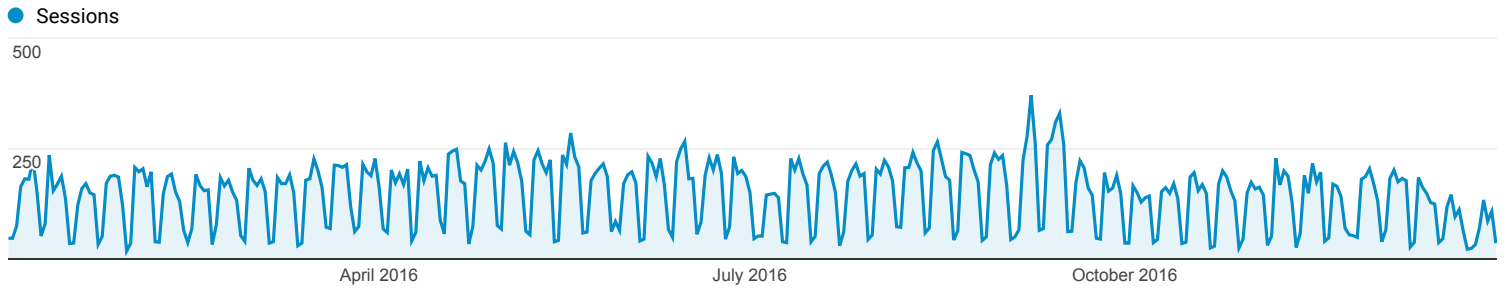

Jan 1, 2016 - Dec 31, 2016

All Traffic

All Users
100.00% Sessions

Explorer

Summary

Source / Medium	Acquisition			Behavior			Conversions <input type="checkbox"/> eCommerce		
	Sessions	% New Sessions	New Users	Bounce Rate	Pages / Session	Avg. Session Duration	Ecommerce Conversion Rate	Transactions	Revenue
	53,055 % of Total: 100.00% (53,055)	57.92% Avg for View: 57.90% (0.05%)	30,732 % of Total: 100.05% (30,717)	57.64% Avg for View: 57.64% (0.00%)	2.30 Avg for View: 2.30 (0.00%)	00:02:07 Avg for View: 00:02:07 (0.00%)	0.00% Avg for View: 0.00% (0.00%)	0 % of Total: 0.00% (0)	\$0.00 % of Total: 0.00% (\$0.00)
1. (direct) / (none)	25,913 (48.84%)	42.30%	10,962 (35.67%)	62.80%	1.91	00:02:23	0.00%	0 (0.00%)	\$0.00 (0.00%)
2. google / organic	17,764 (33.48%)	72.89%	12,948 (42.13%)	45.60%	2.90	00:02:07	0.00%	0 (0.00%)	\$0.00 (0.00%)
3. bing / organic	1,743 (3.29%)	68.79%	1,199 (3.90%)	32.47%	3.65	00:02:03	0.00%	0 (0.00%)	\$0.00 (0.00%)
4. site-auditor.online / referral	1,433 (2.70%)	81.16%	1,163 (3.78%)	96.86%	1.03	00:00:26	0.00%	0 (0.00%)	\$0.00 (0.00%)
5. rank-checker.online / referral	1,423 (2.68%)	77.23%	1,099 (3.58%)	96.98%	2.03	00:00:25	0.00%	0 (0.00%)	\$0.00 (0.00%)
6. yahoo / organic	882 (1.66%)	67.46%	595 (1.94%)	43.42%	3.06	00:02:15	0.00%	0 (0.00%)	\$0.00 (0.00%)
7. monetizationking.net / referral	685 (1.29%)	75.04%	514 (1.67%)	96.20%	1.04	00:00:27	0.00%	0 (0.00%)	\$0.00 (0.00%)
8. linkedin.com / referral	336 (0.63%)	56.85%	191 (0.62%)	29.76%	3.21	00:02:55	0.00%	0 (0.00%)	\$0.00 (0.00%)
9. spi16.mapyourshow.com / referral	206 (0.39%)	94.17%	194 (0.63%)	22.33%	2.81	00:02:10	0.00%	0 (0.00%)	\$0.00 (0.00%)
10. website-analyzer.info / referral	198 (0.37%)	87.37%	173 (0.56%)	97.47%	1.07	00:00:18	0.00%	0 (0.00%)	\$0.00 (0.00%)