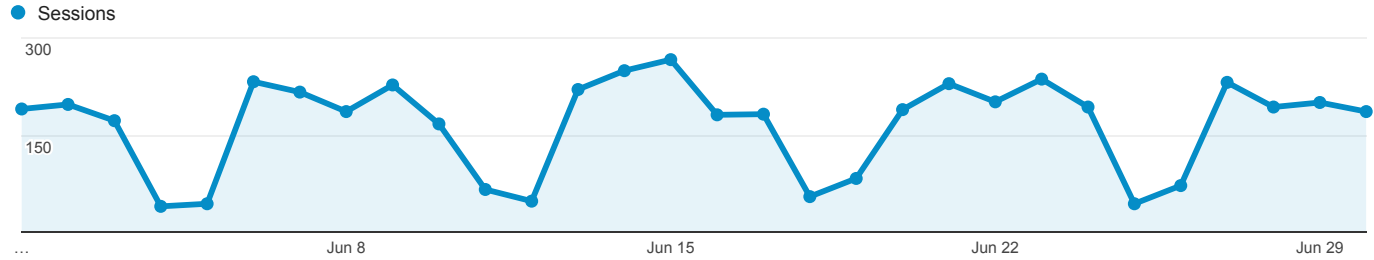

# All Traffic

Jun 1, 2016 - Jun 30, 2016

All Users  
100.00% Sessions

Explorer

Summary

Source / Medium	Acquisition			Behavior			Conversions <span>eCommerce</span>		
	Sessions	% New Sessions	New Users	Bounce Rate	Pages / Session	Avg. Session Duration	Ecommerce Conversion Rate	Transactions	Revenue
	<b>4,995</b> <small>% of Total: 100.00% (4,995)</small>	<b>55.62%</b> <small>Avg for View: 55.60% (0.04%)</small>	<b>2,778</b> <small>% of Total: 100.04% (2,777)</small>	<b>65.13%</b> <small>Avg for View: 65.13% (0.00%)</small>	<b>1.98</b> <small>Avg for View: 1.98 (0.00%)</small>	<b>00:02:13</b> <small>Avg for View: 00:02:13 (0.00%)</small>	<b>0.00%</b> <small>Avg for View: 0.00% (0.00%)</small>	<b>0</b> <small>% of Total: 0.00% (0)</small>	<b>\$0.00</b> <small>% of Total: 0.00% (\$0.00)</small>
1. <a href="#">(direct) / (none)</a>	<b>2,413 (48.31%)</b>	38.38%	926 (33.33%)	70.78%	1.81	00:02:49	0.00%	0 (0.00%)	\$0.00 (0.00%)
2. <a href="#">google / organic</a>	<b>1,580 (31.63%)</b>	75.82%	1,198 (43.12%)	53.48%	2.46	00:02:01	0.00%	0 (0.00%)	\$0.00 (0.00%)
3. <a href="#">bing / organic</a>	<b>201 (4.02%)</b>	46.77%	94 (3.38%)	30.35%	2.55	00:02:37	0.00%	0 (0.00%)	\$0.00 (0.00%)
4. <a href="#">monetizationking.net / referral</a>	<b>189 (3.78%)</b>	73.54%	139 (5.00%)	96.30%	1.04	00:00:24	0.00%	0 (0.00%)	\$0.00 (0.00%)
5. <a href="#">site-auditor.online / referral</a>	<b>144 (2.88%)</b>	75.00%	108 (3.89%)	97.22%	1.03	00:00:17	0.00%	0 (0.00%)	\$0.00 (0.00%)
6. <a href="#">rank-checker.online / referral</a>	<b>102 (2.04%)</b>	81.37%	83 (2.99%)	94.12%	1.07	00:01:00	0.00%	0 (0.00%)	\$0.00 (0.00%)
7. <a href="#">yahoo / organic</a>	<b>80 (1.60%)</b>	52.50%	42 (1.51%)	62.50%	1.78	00:00:57	0.00%	0 (0.00%)	\$0.00 (0.00%)
8. <a href="#">bentek.newsvine.com / referral</a>	<b>33 (0.66%)</b>	0.00%	0 (0.00%)	66.67%	1.70	00:02:13	0.00%	0 (0.00%)	\$0.00 (0.00%)
9. <a href="#">law-enforcement-bot-ii.xyz / referral</a>	<b>29 (0.58%)</b>	100.00%	29 (1.04%)	100.00%	1.00	00:00:00	0.00%	0 (0.00%)	\$0.00 (0.00%)
10. <a href="#">fix-website-errors.com / referral</a>	<b>26 (0.52%)</b>	100.00%	26 (0.94%)	92.31%	1.08	<00:00:01	0.00%	0 (0.00%)	\$0.00 (0.00%)