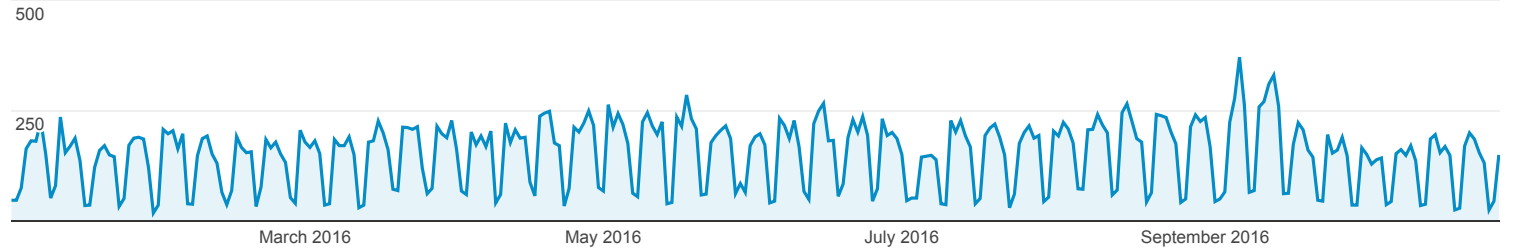

Jan 1, 2016 - Oct 31, 2016

All Traffic

All Users
100.00% Sessions

Explorer

Summary

Sessions

Source / Medium	Acquisition			Behavior			Conversions <input type="checkbox"/> eCommerce		
	Sessions	% New Sessions	New Users	Bounce Rate	Pages / Session	Avg. Session Duration	Ecommerce Conversion Rate	Transactions	Revenue
	45,824 % of Total: 100.00% (45,824)	57.15% Avg for View: 57.13% (0.04%)	26,188 % of Total: 100.04% (26,177)	58.73% Avg for View: 58.73% (0.00%)	2.28 Avg for View: 2.28 (0.00%)	00:02:07 Avg for View: 00:02:07 (0.00%)	0.00% Avg for View: 0.00% (0.00%)	0 % of Total: 0.00% (0)	\$0.00 % of Total: 0.00% (\$0.00)
1. (direct) / (none)	22,529 (49.16%)	40.55%	9,135 (34.88%)	63.45%	1.89	00:02:24	0.00%	0 (0.00%)	\$0.00 (0.00%)
2. google / organic	15,137 (33.03%)	72.58%	10,987 (41.95%)	46.01%	2.91	00:02:10	0.00%	0 (0.00%)	\$0.00 (0.00%)
3. rank-checker.online / referral	1,423 (3.11%)	77.23%	1,099 (4.20%)	96.98%	2.03	00:00:25	0.00%	0 (0.00%)	\$0.00 (0.00%)
4. bing / organic	1,402 (3.06%)	69.47%	974 (3.72%)	33.95%	3.58	00:02:09	0.00%	0 (0.00%)	\$0.00 (0.00%)
5. site-auditor.online / referral	1,278 (2.79%)	80.83%	1,033 (3.94%)	96.87%	1.03	00:00:27	0.00%	0 (0.00%)	\$0.00 (0.00%)
6. yahoo / organic	751 (1.64%)	68.31%	513 (1.96%)	43.81%	3.07	00:02:12	0.00%	0 (0.00%)	\$0.00 (0.00%)
7. monetizationking.net / referral	685 (1.49%)	75.04%	514 (1.96%)	96.20%	1.04	00:00:27	0.00%	0 (0.00%)	\$0.00 (0.00%)
8. linkedin.com / referral	296 (0.65%)	57.43%	170 (0.65%)	30.74%	2.98	00:02:16	0.00%	0 (0.00%)	\$0.00 (0.00%)
9. website-analyzer.info / referral	198 (0.43%)	87.37%	173 (0.66%)	97.47%	1.07	00:00:18	0.00%	0 (0.00%)	\$0.00 (0.00%)
10. spi16.mapyourshow.com / referral	197 (0.43%)	93.91%	185 (0.71%)	22.34%	2.80	00:02:04	0.00%	0 (0.00%)	\$0.00 (0.00%)