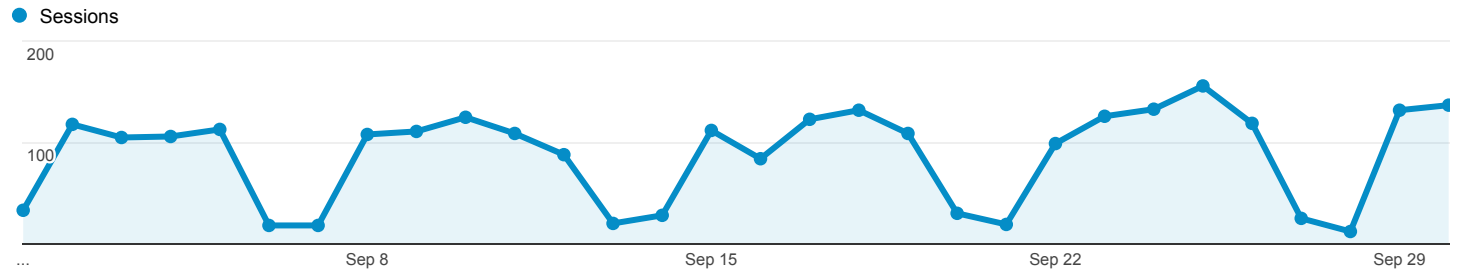

All Traffic

Sep 1, 2014 - Sep 30, 2014

All Sessions
100.00%

+ Add Segment

Explorer

Summary

Source / Medium	Acquisition			Behavior			Conversions eCommerce		
	Sessions	% New Sessions	New Users	Bounce Rate	Pages / Session	Avg. Session Duration	Transactions	Revenue	Ecommerce Conversion Rate
	2,648 <small>% of Total: 100.00% (2,648)</small>	58.16% <small>Site Avg: 58.12% (0.06%)</small>	1,540 <small>% of Total: 100.06% (1,539)</small>	51.74% <small>Site Avg: 51.74% (0.00%)</small>	2.66 <small>Site Avg: 2.66 (0.00%)</small>	00:03:37 <small>Site Avg: 00:03:37 (0.00%)</small>	0 <small>% of Total: 0.00% (0)</small>	\$0.00 <small>% of Total: 0.00% (\$0.00)</small>	0.00% <small>Site Avg: 0.00% (0.00%)</small>
1. (direct) / (none)	1,331 (50.26%)	46.28%	616 (40.00%)	61.38%	2.12	00:04:16	0 (0.00%)	\$0.00 (0.00%)	0.00%
2. google / organic	1,003 (37.88%)	68.49%	687 (44.61%)	39.98%	3.40	00:03:17	0 (0.00%)	\$0.00 (0.00%)	0.00%
3. bing / organic	83 (3.13%)	72.29%	60 (3.90%)	43.37%	3.16	00:02:35	0 (0.00%)	\$0.00 (0.00%)	0.00%
4. yahoo / organic	46 (1.74%)	80.43%	37 (2.40%)	47.83%	3.15	00:02:21	0 (0.00%)	\$0.00 (0.00%)	0.00%
5. spi.solarpowerinternational.com / referral	33 (1.25%)	93.94%	31 (2.01%)	18.18%	2.30	00:01:21	0 (0.00%)	\$0.00 (0.00%)	0.00%
6. semalt.semalt.com / referral	22 (0.83%)	100.00%	22 (1.43%)	100.00%	1.00	00:00:00	0 (0.00%)	\$0.00 (0.00%)	0.00%
7. bentekpartners.com / referral	20 (0.76%)	0.00%	0 (0.00%)	20.00%	4.30	00:04:10	0 (0.00%)	\$0.00 (0.00%)	0.00%
8. thomasnet.com / referral	9 (0.34%)	77.78%	7 (0.45%)	44.44%	2.44	00:01:54	0 (0.00%)	\$0.00 (0.00%)	0.00%
9. bentek.com / referral	7 (0.26%)	0.00%	0 (0.00%)	14.29%	3.29	00:00:34	0 (0.00%)	\$0.00 (0.00%)	0.00%
10. linkedin.com / referral	6 (0.23%)	66.67%	4 (0.26%)	33.33%	2.67	00:04:49	0 (0.00%)	\$0.00 (0.00%)	0.00%