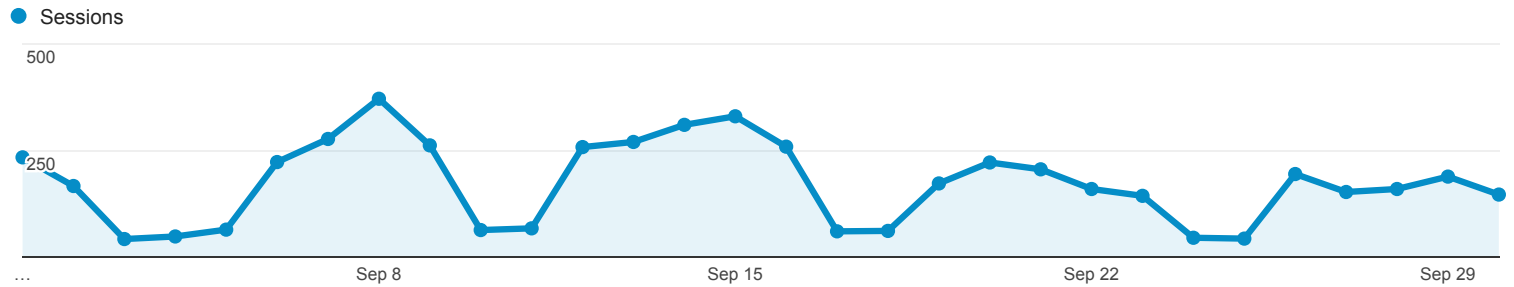

# All Traffic

All Users  
100.00% Sessions

Explorer

Summary

Source / Medium	Acquisition			Behavior			Conversions <span>eCommerce</span>		
	Sessions	% New Sessions	New Users	Bounce Rate	Pages / Session	Avg. Session Duration	Ecommerce Conversion Rate	Transactions	Revenue
	5,212 % of Total: 100.00% (5,212)	65.20% Avg for View: 65.18% (0.03%)	3,398 % of Total: 100.03% (3,397)	49.96% Avg for View: 49.96% (0.00%)	2.53 Avg for View: 2.53 (0.00%)	00:02:08 Avg for View: 00:02:08 (0.00%)	0.00% Avg for View: 0.00% (0.00%)	0 % of Total: 0.00% (0)	\$0.00 % of Total: 0.00% (\$0.00)
1. (direct) / (none)	2,791 (53.55%)	59.05%	1,648 (48.50%)	48.87%	2.39	00:02:34	0.00%	0 (0.00%)	\$0.00 (0.00%)
2. google / organic	1,461 (28.03%)	71.94%	1,051 (30.93%)	42.98%	2.89	00:01:49	0.00%	0 (0.00%)	\$0.00 (0.00%)
3. site-auditor.online / referral	320 (6.14%)	82.81%	265 (7.80%)	96.25%	1.04	00:00:35	0.00%	0 (0.00%)	\$0.00 (0.00%)
4. bing / organic	181 (3.47%)	74.59%	135 (3.97%)	23.20%	4.86	00:02:15	0.00%	0 (0.00%)	\$0.00 (0.00%)
5. monetizationking.net / referral	88 (1.69%)	69.32%	61 (1.80%)	97.73%	1.02	00:00:10	0.00%	0 (0.00%)	\$0.00 (0.00%)
6. yahoo / organic	63 (1.21%)	73.02%	46 (1.35%)	46.03%	2.57	00:01:26	0.00%	0 (0.00%)	\$0.00 (0.00%)
7. spi16.mapyourshow.com / referral	46 (0.88%)	91.30%	42 (1.24%)	28.26%	2.89	00:02:43	0.00%	0 (0.00%)	\$0.00 (0.00%)
8. linkedin.com / referral	44 (0.84%)	47.73%	21 (0.62%)	43.18%	2.91	00:01:48	0.00%	0 (0.00%)	\$0.00 (0.00%)
9. bentek.newsvine.com / referral	40 (0.77%)	2.50%	1 (0.03%)	70.00%	2.52	00:04:07	0.00%	0 (0.00%)	\$0.00 (0.00%)
10. word-view.officeapps.live.com / referral	23 (0.44%)	56.52%	13 (0.38%)	21.74%	4.26	00:04:25	0.00%	0 (0.00%)	\$0.00 (0.00%)