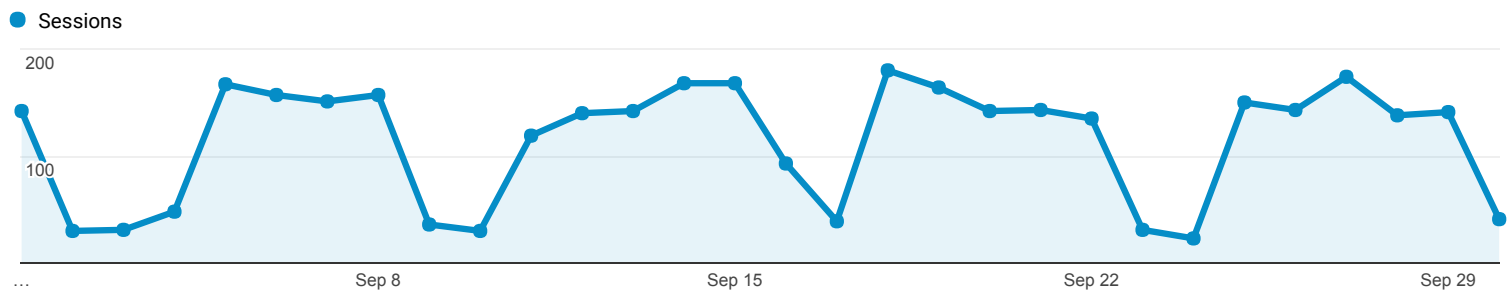

All Traffic

Sep 1, 2017 - Sep 30, 2017

All Users
100.00% Sessions

Explorer

Summary

Source / Medium	Acquisition			Behavior			Conversions <input type="checkbox"/> eCommerce		
	Sessions	% New Sessions	New Users	Bounce Rate	Pages / Session	Avg. Session Duration	Ecommerce Conversion Rate	Transactions	Revenue
	3,423 % of Total: 100.00% (3,423)	59.07% Avg for View: 59.04% (0.05%)	2,022 % of Total: 100.05% (2,021)	37.31% Avg for View: 37.31% (0.00%)	2.83 Avg for View: 2.83 (0.00%)	00:02:12 Avg for View: 00:02:12 (0.00%)	0.00% Avg for View: 0.00% (0.00%)	0 % of Total: 0.00% (0)	\$0.00 % of Total: 0.00% (\$0.00)
1. (direct) / (none)	1,637 (47.82%)	43.98%	720 (35.61%)	46.00%	2.21	00:02:10	0.00%	0 (0.00%)	\$0.00 (0.00%)
2. google / organic	1,461 (42.68%)	72.48%	1,059 (52.37%)	30.05%	3.34	00:02:19	0.00%	0 (0.00%)	\$0.00 (0.00%)
3. bing / organic	162 (4.73%)	83.95%	136 (6.73%)	9.88%	4.54	00:01:45	0.00%	0 (0.00%)	\$0.00 (0.00%)
4. yahoo / organic	51 (1.49%)	92.16%	47 (2.32%)	41.18%	2.71	00:01:49	0.00%	0 (0.00%)	\$0.00 (0.00%)
5. fssfedpitc.ge.com / referral	20 (0.58%)	0.00%	0 (0.00%)	95.00%	1.05	<00:00:01	0.00%	0 (0.00%)	\$0.00 (0.00%)
6. baidu / organic	10 (0.29%)	80.00%	8 (0.40%)	10.00%	2.50	00:00:26	0.00%	0 (0.00%)	\$0.00 (0.00%)
7. payflowlink.paypal.com / referral	7 (0.20%)	0.00%	0 (0.00%)	14.29%	6.00	00:05:51	0.00%	0 (0.00%)	\$0.00 (0.00%)
8. duckduckgo.com / referral	6 (0.18%)	83.33%	5 (0.25%)	66.67%	1.83	00:00:17	0.00%	0 (0.00%)	\$0.00 (0.00%)
9. search.tb.ask.com / referral	6 (0.18%)	33.33%	2 (0.10%)	33.33%	2.67	00:00:40	0.00%	0 (0.00%)	\$0.00 (0.00%)
10. Bentek Introduces New Balance of System Solutions That Meet NEC 2017 / email	5 (0.15%)	0.00%	0 (0.00%)	80.00%	2.00	00:00:04	0.00%	0 (0.00%)	\$0.00 (0.00%)