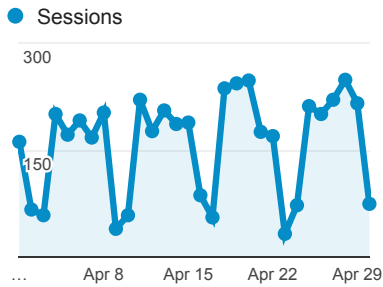

# My Dashboard

Apr 1, 2016 - Apr 30, 2016

**All Users**  
100.00% Sessions

## Visits

## Visits

**4,801**  
% of Total: 100.00% (4,801)

## Visits by Traffic Type

■ direct ■ organic ■ referral