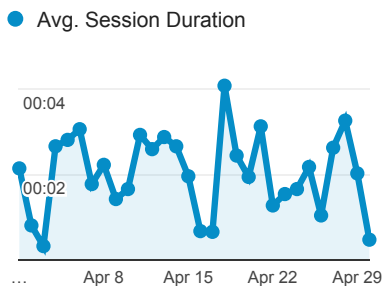

## Visits

## Visits

**4,801**  
% of Total: 100.00% (4,801)

## Pages / Visit

**2.18**  
Avg for View: 2.18 (0.00%)

## Avg. Visit Duration