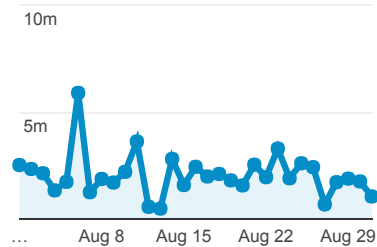

My Dashboard 2017

Aug 1, 2017 - Aug 31, 2017

All Users
100.00% Sessions

Visits

Sessions

Visits

4,419

% of Total: 100.00% (4,419)

Pages / Visit

2.62

Avg for View: 2.62 (0.00%)

% New Visits

64.90%

Avg for View: 64.90% (0.00%)

Avg. Visit Duration

Avg. Session Duration

Visits and Pages/Visit by Language

Language	Sessions	Pages / Session
en-us	4,124	2.60
en-gb	53	1.94
zh-cn	35	3.51
es	18	1.67
es-es	15	4.67
ko	13	3.15
pt-br	13	1.62
en-029	10	11.40
(not set)	8	2.50
de	8	1.75