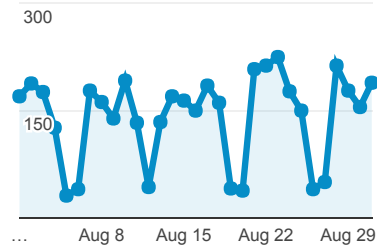

My Dashboard 2017

Aug 1, 2017 - Aug 31, 2017

All Users
100.00% Sessions

Visits

Sessions

Visits

4,419

% of Total: 100.00% (4,419)

Pages / Visit

2.62

Avg for View: 2.62 (0.00%)

% New Visits

64.90%

Avg for View: 64.90% (0.00%)

Avg. Visit Duration

Avg. Session Duration

Visits and Pageviews by Mobile

Mobile (Including Tablet)	Sessions	Pageviews
No	3,648	9,722
Yes	771	1,838

Visits by Traffic Type

direct organic referral email

Visits and Avg. Visit Duration by Country/Territory

Country	Sessions	Avg. Session Duration
United States	3,741	00:02:10
India	135	00:01:28
U.S. Virgin Islands	122	00:01:25
Canada	83	00:02:36
China	36	00:01:04
Philippines	29	00:02:10
Spain	23	00:01:08
Germany	18	00:00:30
South Korea	16	00:00:37
United Kingdom	14	00:01:35