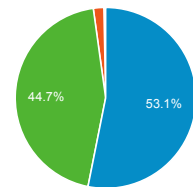

Visits and Pages/Visit by Language

Language	Sessions	Pages / Session
en-us	4,124	2.60
en-gb	53	1.94
zh-cn	35	3.51
es	18	1.67
es-es	15	4.67
ko	13	3.15
pt-br	13	1.62
en-029	10	11.40
(not set)	8	2.50
de	8	1.75

Visits and Pageviews by Mobile

Mobile (Including Tablet)	Sessions	Pageviews
No	3,648	9,722
Yes	771	1,838

Visits by Traffic Type

direct organic referral email

Visits and Avg. Visit Duration by Country/Territory

Country	Sessions	Avg. Session Duration
United States	3,741	00:02:10
India	135	00:01:28
U.S. Virgin Islands	122	00:01:25
Canada	83	00:02:36
China	36	00:01:04
Philippines	29	00:02:10
Spain	23	00:01:08
Germany	18	00:00:30
South Korea	16	00:00:37
United Kingdom	14	00:01:35