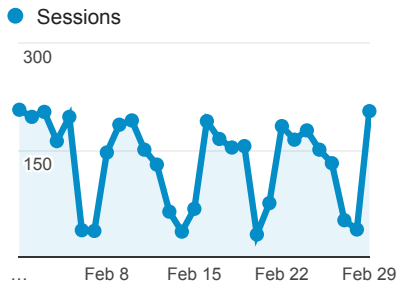

My Dashboard

Feb 1, 2016 - Feb 29, 2016

All Users
100.00% Sessions

Visits

Visits

3,898
% of Total: 100.00% (3,898)

Pages / Visit

2.26
Avg for View: 2.26 (0.00%)

% New Visits

51.39%
Avg for View: 51.39% (0.00%)

Avg. Visit Duration

Visits and Pages/Visit by Language

Language	Sessions	Pages / Session
en-us	3,622	2.25
en-gb	33	2.55
zh-cn	26	1.77
en-ca	22	2.36
ru	21	1.76
ko-kr	20	1.80
es	17	5.35
c	12	1.00
fr	11	1.36
en-au	9	1.44

Visits and Avg. Visit Duration by Country/Territory

Country	Sessions	Avg. Session Duration
United States	3,387	00:02:06
Canada	117	00:02:21
India	73	00:03:23
China	30	00:01:00
Russia	30	00:01:35
South Korea	21	00:00:18
Japan	16	00:01:42
Australia	15	00:00:43
Spain	15	00:07:57
United Kingdo	14	00:04:39
m		

Visits and Pageviews by Mobile

Mobile (Including Tablet)	Sessions	Pageviews
No	3,274	7,634
Yes	624	1,158

Visits by Traffic Type

direct organic referral