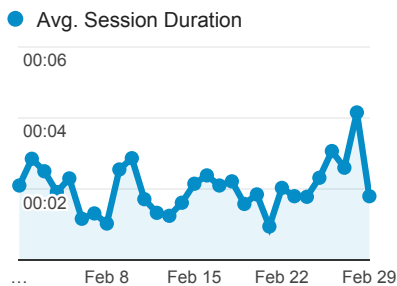

My Dashboard

Feb 1, 2016 - Feb 29, 2016

All Users
100.00% Sessions

Visits

Visits

3,898
% of Total: 100.00% (3,898)

Pages / Visit

2.26
Avg for View: 2.26 (0.00%)

% New Visits

51.39%
Avg for View: 51.39% (0.00%)

Avg. Visit Duration

Visits and Pages/Visit by Language

Language	Sessions	Pages / Session
en-us	3,622	2.25
en-gb	33	2.55
zh-cn	26	1.77
en-ca	22	2.36
ru	21	1.76
ko-kr	20	1.80
es	17	5.35
c	12	1.00
fr	11	1.36
en-au	9	1.44

Visits and Avg. Visit Duration by Country/Territory

Country	Sessions	Avg. Session Duration
United States	3,387	00:02:06
Canada	117	00:02:21
India	73	00:03:23
China	30	00:01:00
Russia	30	00:01:35
South Korea	21	00:00:18
Japan	16	00:01:42
Australia	15	00:00:43
Spain	15	00:07:57
United Kingdo	14	00:04:39
m		

Visits and Pageviews by Mobile

Mobile (Including Tablet)	Sessions	Pageviews
No	3,274	7,634
Yes	624	1,158

Visits by Traffic Type

direct organic referral