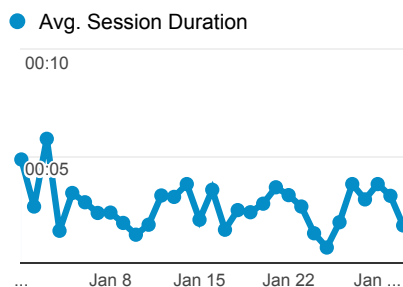

My Dashboard

Jan 1, 2015 - Jan 31, 2015

All Sessions
100.00%

Visits

Visits

3,027
% of Total: 100.00% (3,027)

Pages / Visit

2.55
Avg for View: 2.55 (0.00%)

% New Visits

57.55%
Avg for View: 57.55% (0.00%)

Avg. Visit Duration

Visits and Pages/Visit by Language

Language	Sessions	Pages / Session
en-us	2,727	2.64
zh-cn	40	1.80
pt-br	39	1.00
en-gb	33	2.00
es	16	3.88
ko-kr	16	1.06
de	14	2.00
c	12	1.00
it-it	11	1.82
ru	11	1.27

Visits and Avg. Visit Duration by Country/Territory

Country	Sessions	Avg. Session Duration
United States	2,476	00:03:03
Canada	116	00:02:42
India	58	00:00:44
China	46	00:02:51
Brazil	38	00:00:00
United Kingdo m	30	00:01:33
South Korea	23	00:00:04
Italy	16	00:03:37
Germany	15	00:01:49
Russia	13	00:00:04

Visits and Pageviews by Mobile

Mobile (Including Tablet)	Sessions	Pageviews
No	2,690	7,089
Yes	337	635

Visits by Traffic Type

organic direct referral