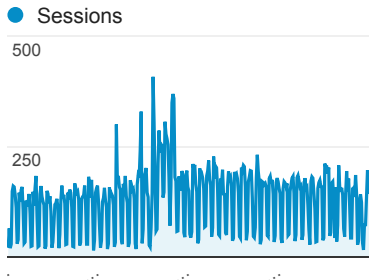

## Visits

## Visits and Avg. Visit Duration by Country/Territory

Country	Sessions	Avg. Session Duration
United States	35,596	00:02:31
Russia	4,926	00:00:15
Canada	1,198	00:01:58
India	990	00:01:56
China	477	00:02:01
Germany	287	00:01:18
South Korea	283	00:00:32
Brazil	270	00:00:06
United Kingdo	229	00:01:15
m		
Japan	180	00:02:41

## Visits and Pageviews by Mobile

Mobile (Including Tablet)	Sessions	Pageviews
No	41,385	91,344
Yes	5,775	11,310