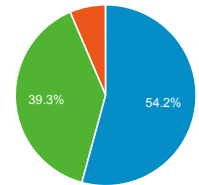

% New Visits

61.39%
Avg for View: 61.39% (0.00%)

Avg. Visit Duration

Visits and Pages/Visit by Language

Language	Sessions	Pages / Session
en-us	2,342	3.05
en-gb	63	2.62
es	26	2.50
fr	17	2.65
ko	16	1.81
es-419	15	3.33
fi-fi	14	1.93
de	12	1.75
zh-cn	12	3.67
ru	10	4.00

Visits and Pageviews by Mobile

Mobile (Including Tablet)	Sessions	Pageviews
No	2,213	6,843
Yes	429	1,147

Visits by Traffic Type

organic direct referral email

Visits and Avg. Visit Duration by Country/Territory

Country	Sessions	Avg. Session Duration
United States	2,086	00:02:33
India	118	00:02:34
Canada	74	00:01:14
Germany	28	00:00:37
United Kingdom	23	00:00:58
Mexico	22	00:01:53
South Korea	20	00:00:03
Australia	19	00:01:52
Philippines	17	00:01:38
U.S. Virgin Islands	16	00:01:33