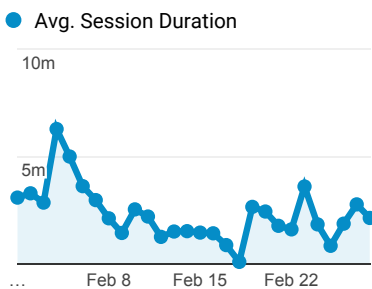

My Dashboard 2017

Feb 1, 2018 - Feb 28, 2018

All Users
100.00% Sessions

Visits

Visits

2,642
% of Total: 100.00% (2,642)

Pages / Visit

3.02
Avg for View: 3.02 (0.00%)

% New Visits

61.39%
Avg for View: 61.39% (0.00%)

Avg. Visit Duration

Visits and Pages/Visit by Language

Language	Sessions	Pages / Session
en-us	2,342	3.05
en-gb	63	2.62
es	26	2.50
fr	17	2.65
ko	16	1.81
es-419	15	3.33
fi-fi	14	1.93
de	12	1.75
zh-cn	12	3.67
ru	10	4.00

Visits and Pageviews by Mobile

Mobile (Including Tablet)	Sessions	Pageviews
No	2,213	6,843
Yes	429	1,147

Visits by Traffic Type

organic direct referral email

Visits and Avg. Visit Duration by Country/Territory

Country	Sessions	Avg. Session Duration
United States	2,086	00:02:33
India	118	00:02:34
Canada	74	00:01:14
Germany	28	00:00:37
United Kingdom	23	00:00:58
Mexico	22	00:01:53
South Korea	20	00:00:03
Australia	19	00:01:52
Philippines	17	00:01:38
U.S. Virgin Islands	16	00:01:33