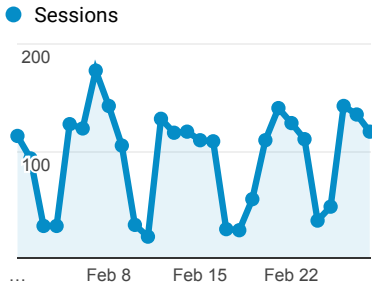

My Dashboard 2017

Feb 1, 2018 - Feb 28, 2018

All Users
100.00% Sessions

Visits

Visits

2,642
% of Total: 100.00% (2,642)

Pages / Visit

3.02
Avg for View: 3.02 (0.00%)

% New Visits

61.39%
Avg for View: 61.39% (0.00%)

Avg. Visit Duration

Visits and Pages/Visit by Language

Language	Sessions	Pages / Session
en-us	2,342	3.05
en-gb	63	2.62
es	26	2.50
fr	17	2.65
ko	16	1.81
es-419	15	3.33
fi-fi	14	1.93
de	12	1.75
zh-cn	12	3.67
ru	10	4.00

Visits and Pageviews by Mobile

Mobile (Including Tablet)	Sessions	Pageviews
No	2,213	6,843
Yes	429	1,147

Visits by Traffic Type

organic direct referral email

Visits and Avg. Visit Duration by Country/Territory

Country	Sessions	Avg. Session Duration
United States	2,086	00:02:33
India	118	00:02:34
Canada	74	00:01:14
Germany	28	00:00:37
United Kingdom	23	00:00:58
Mexico	22	00:01:53
South Korea	20	00:00:03
Australia	19	00:01:52
Philippines	17	00:01:38
U.S. Virgin Islands	16	00:01:33