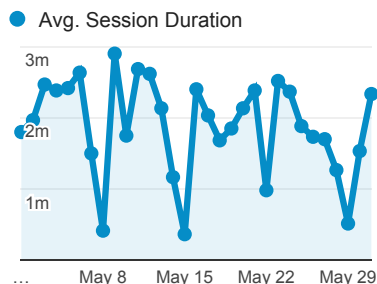

## Visits

## Visits

**5,122**  
% of Total: 100.00% (5,122)

## Pages / Visit

**2.06**  
Avg for View: 2.06 (0.00%)

## Avg. Visit Duration