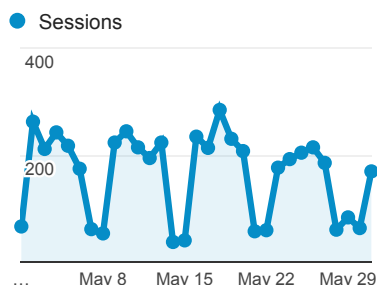

# My Dashboard

May 1, 2016 - May 31, 2016

All Users  
100.00% Sessions

## Visits

## Visits

**5,122**  
% of Total: 100.00% (5,122)

## Visits by Traffic Type

direct organic referral