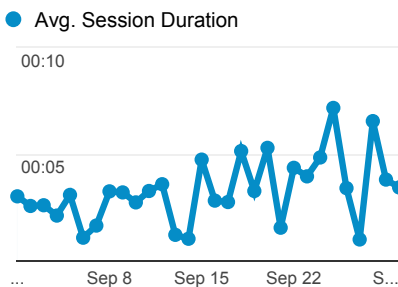

My Dashboard

Sep 1, 2014 - Sep 30, 2014

All Sessions
100.00%

+ Add Segment

Visits

Visits

2,648
% of Total: 100.00% (2,648)

Pages / Visit

2.66
Site Avg: 2.66 (0.00%)

% New Visits

58.12%
Site Avg: 58.12% (0.00%)

Avg. Visit Duration

Visits and Pages/Visit by Language

Language	Sessions	Pages / Session
en-us	2,444	2.73
zh-cn	40	1.82
pt-br	20	1.00
es	16	3.06
de	14	1.57
en-gb	12	1.75
ja	8	1.62
c	7	1.00
de-de	7	2.29
it-it	7	1.00

Visits and Avg. Visit Duration by Country/Territory

Country / Territory	Sessions	Avg. Session Duration
United States	2,247	00:03:59
Canada	92	00:02:02
India	51	00:01:33
China	27	00:00:57
Germany	27	00:00:47
Brazil	22	00:00:00
United Kingdom	15	00:01:17
Spain	14	00:04:49
Japan	14	00:02:27
South Korea	10	00:01:44

Visits and Pageviews by Mobile

Mobile (Including Tablet)	Sessions	Pageviews
No	2,318	6,354
Yes	330	683

Visits by Traffic Type

direct organic referral